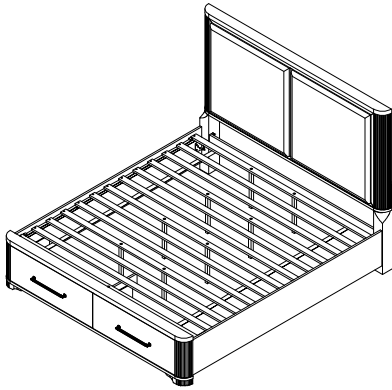

ASSEMBLY INSTRUCTION INSTRUCTION D' ASSEMBLAGE

ITEM NO : 1381K-1/1381K-2/1381-3

KING BED/TRES GRAND LIT

1381K-1

KING HEADBOARD

TÊTE DE LIT TRES GRAND LIT

1381K-2

KING FOOTBOARD - SLAT & SUPPORT LEG
TRES GRAND LIT PIED DE LIT-LATTES & PIED

1381-3

QUEEN/EK SIDE RAILS

LONGERONS DE CÔTÉS - GRAND LIT/TRES GRAND LIT

Thank you for purchasing this product. Please take time to read and follow the instructions below. Check that you have all parts and hardware before assembly. Parts apparently missing are often found in the packing materials. If you do not have all the parts listed, have your dealer contact us and they will be sent to you immediately.