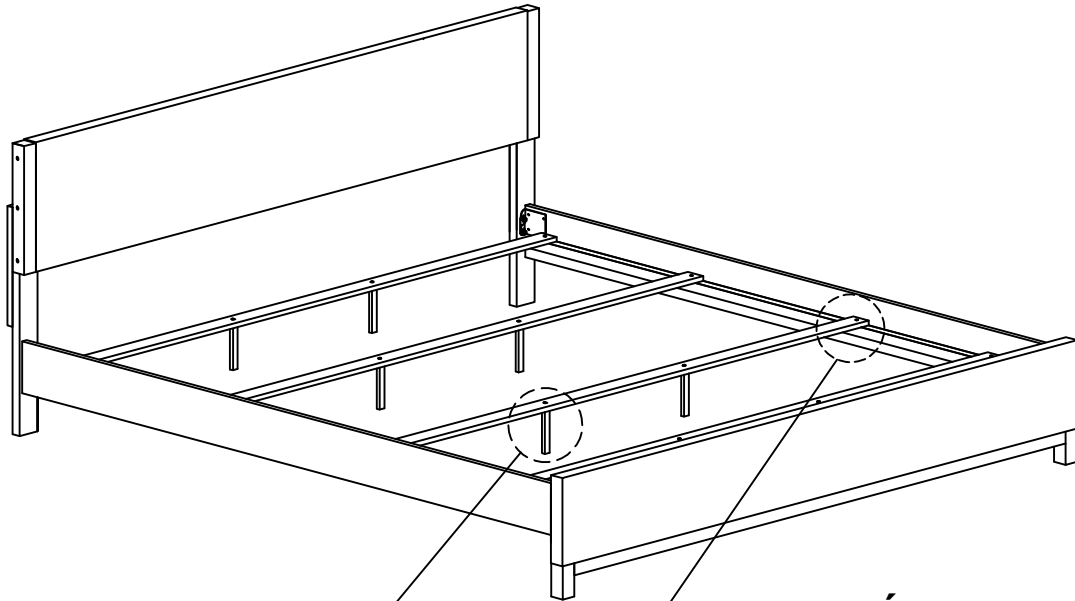

HARDWARE LIST / LISTE DE QUINCAILLERIE

No.	Descriptions	Size	Sketch	Qty.
A	JCBC Bolt / Boulon	M6 x 40mm (Blk)		6
B	Spring Washer / Rondelle D' Arrêt	M6 x 6.4 x 1.7mm (Blk)		6
C	Flat Washer / Rondelle Plate	M6 x 19 x 1mm (Blk)		6
D	Allen Key / Clé Allen	M4 (Blk)		1
E	JCBC Bolt / Boulon	M8 x 25mm (RB)		8
F	Spring Washer / Rondelle D' Arrêt	M8 x 8.3 x 2.1mm (RB)		8
G	Flat Washer / Rondelle Plate	M8 x 16 x 1.5mm (RB)		8
H	Allen Key / Clé Allen	M5 (Blk)		1
I	P/H Rattan Screw / Vis	32MM		8

* Above Hardware are packed in 1577K-1 for Assembly.

STEP 2 / ÉTAPE 2 :

STEP 1 / ÉTAPE 1 :

COMPLETED ASSEMBLY

STEP 3 / ÉTAPE 3 :

STEP 5 / ÉTAPE 5 :

STEP 4 / ÉTAPE 4 :

OR