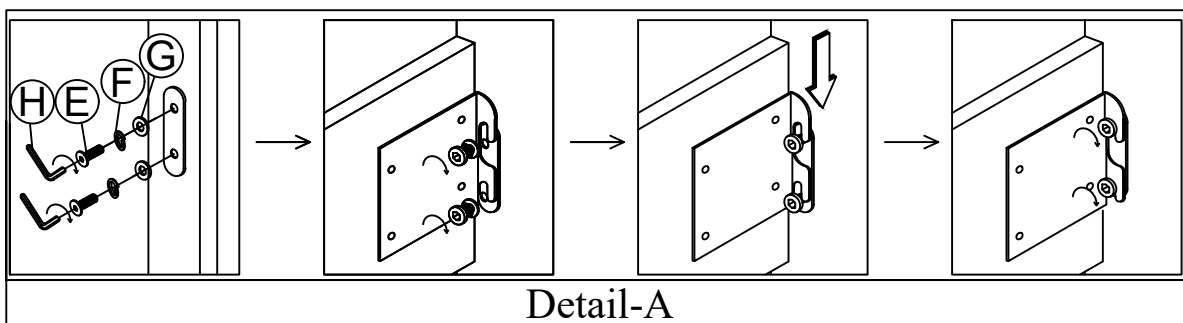

HARDWARE LIST / LISTE DE QUINCAILLERIE

No.	Descriptions	Size	Sketch	Qty.
A	JCBC Bolt / Boulon	M6 x 40mm (Blk)		6
B	Spring Washer / Rondelle D' Arrêt	M6 x 6.4 x 1.7mm (Blk)		6
C	Flat Washer / Rondelle Plate	M6 x 19 x 1mm (Blk)		6
D	Allen Key / Clé Allen	M4 (Blk)		1
E	JCBC Bolt / Boulon	M8 x 25mm (RB)		8
F	Spring Washer / Rondelle D' Arrêt	M8 x 8.3 x 2.1mm (RB)		8
G	Flat Washer / Rondelle Plate	M8 x 16 x 1.5mm (RB)		8
H	Allen Key / Clé Allen	M5 (Blk)		1
I	P/H Rattan Screw / Vis	32MM		8

* Above Hardware are packed in 1577K-1 for Assembly.

STEP 2 / ÉTAPE 2 :

STEP 1 / ÉTAPE 1 :

COMPLETED ASSEMBLY

STEP 3 / ÉTAPE 3 :

STEP 5 / ÉTAPE 5 :

STEP 4 / ÉTAPE 4 :

OR