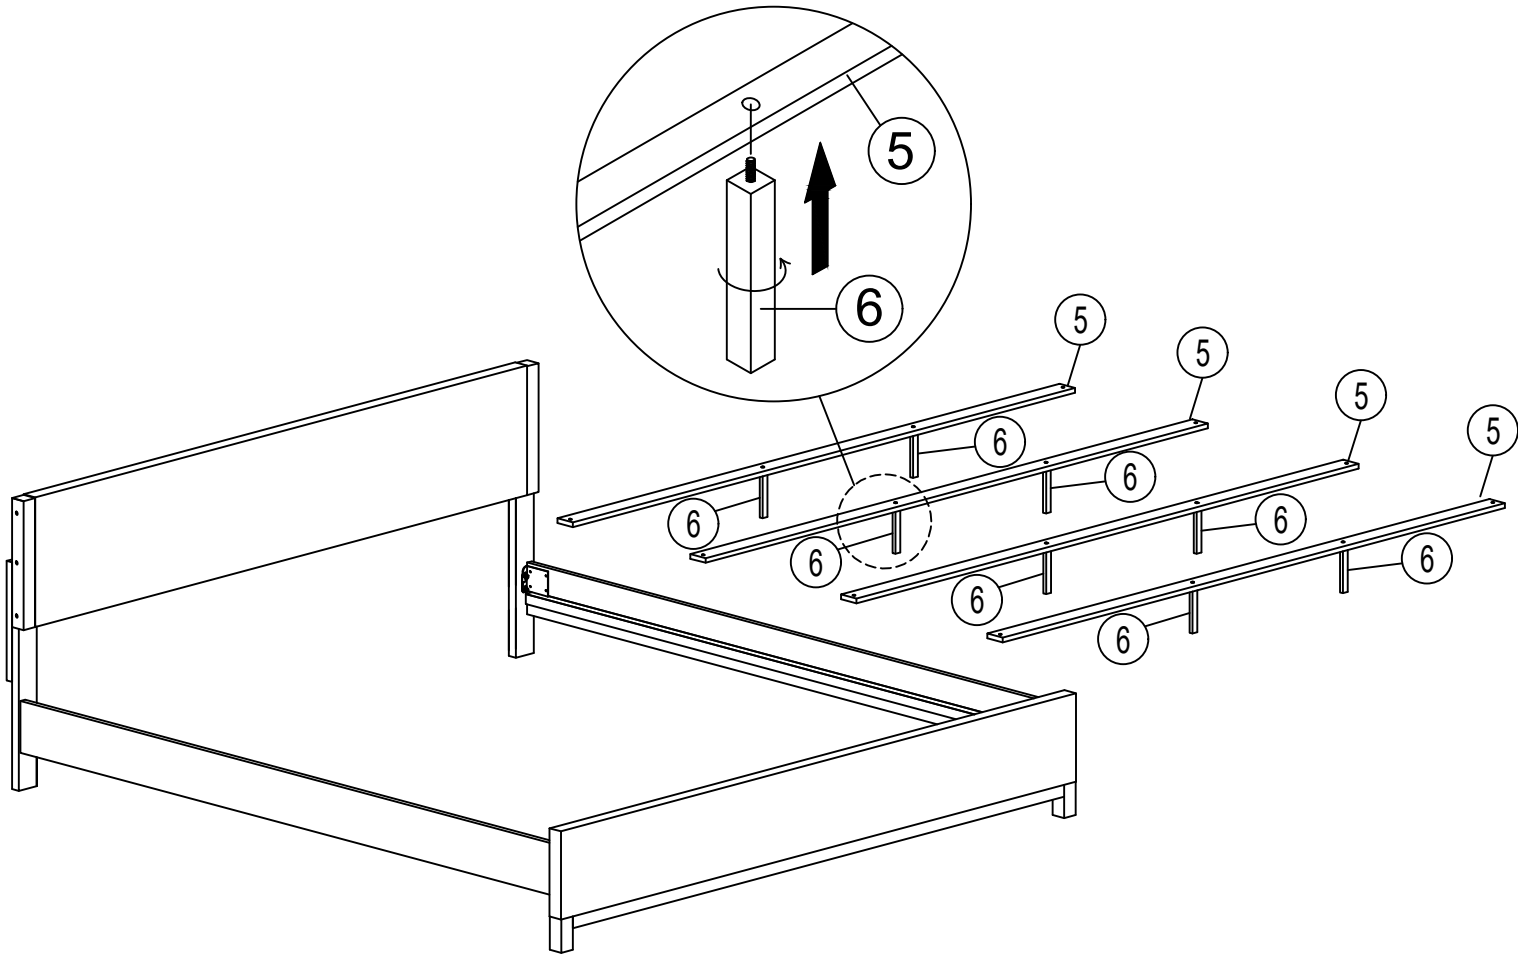

HARDWARE LIST / LISTE DE QUINCAILLERIE

No.	Descriptions	Size	Sketch	Qty.
A	JCBC Bolt / Boulon	M6 x 40mm (Blk)		6
B	Spring Washer / Rondelle D' Arrêt	M6 x 6.4 x 1.7mm (Blk)		6
C	Flat Washer / Rondelle Plate	M6 x 19 x 1mm (Blk)		6
D	Allen Key / Clé Allen	M4 (Blk)		1
E	JCBC Bolt / Boulon	M8 x 25mm (RB)		8
F	Spring Washer / Rondelle D' Arrêt	M8 x 8.3 x 2.1mm (RB)		8
G	Flat Washer / Rondelle Plate	M8 x 16 x 1.5mm (RB)		8
H	Allen Key / Clé Allen	M5 (Blk)		1
I	P/H Rattan Screw / Vis	32MM		8

* Above Hardware are packed in 1577K-1 for Assembly.

STEP 2 / ÉTAPE 2 :

STEP 1 / ÉTAPE 1 :

COMPLETED ASSEMBLY

STEP 3 / ÉTAPE 3 :

STEP 5 / ÉTAPE 5 :

STEP 4 / ÉTAPE 4 :

OR