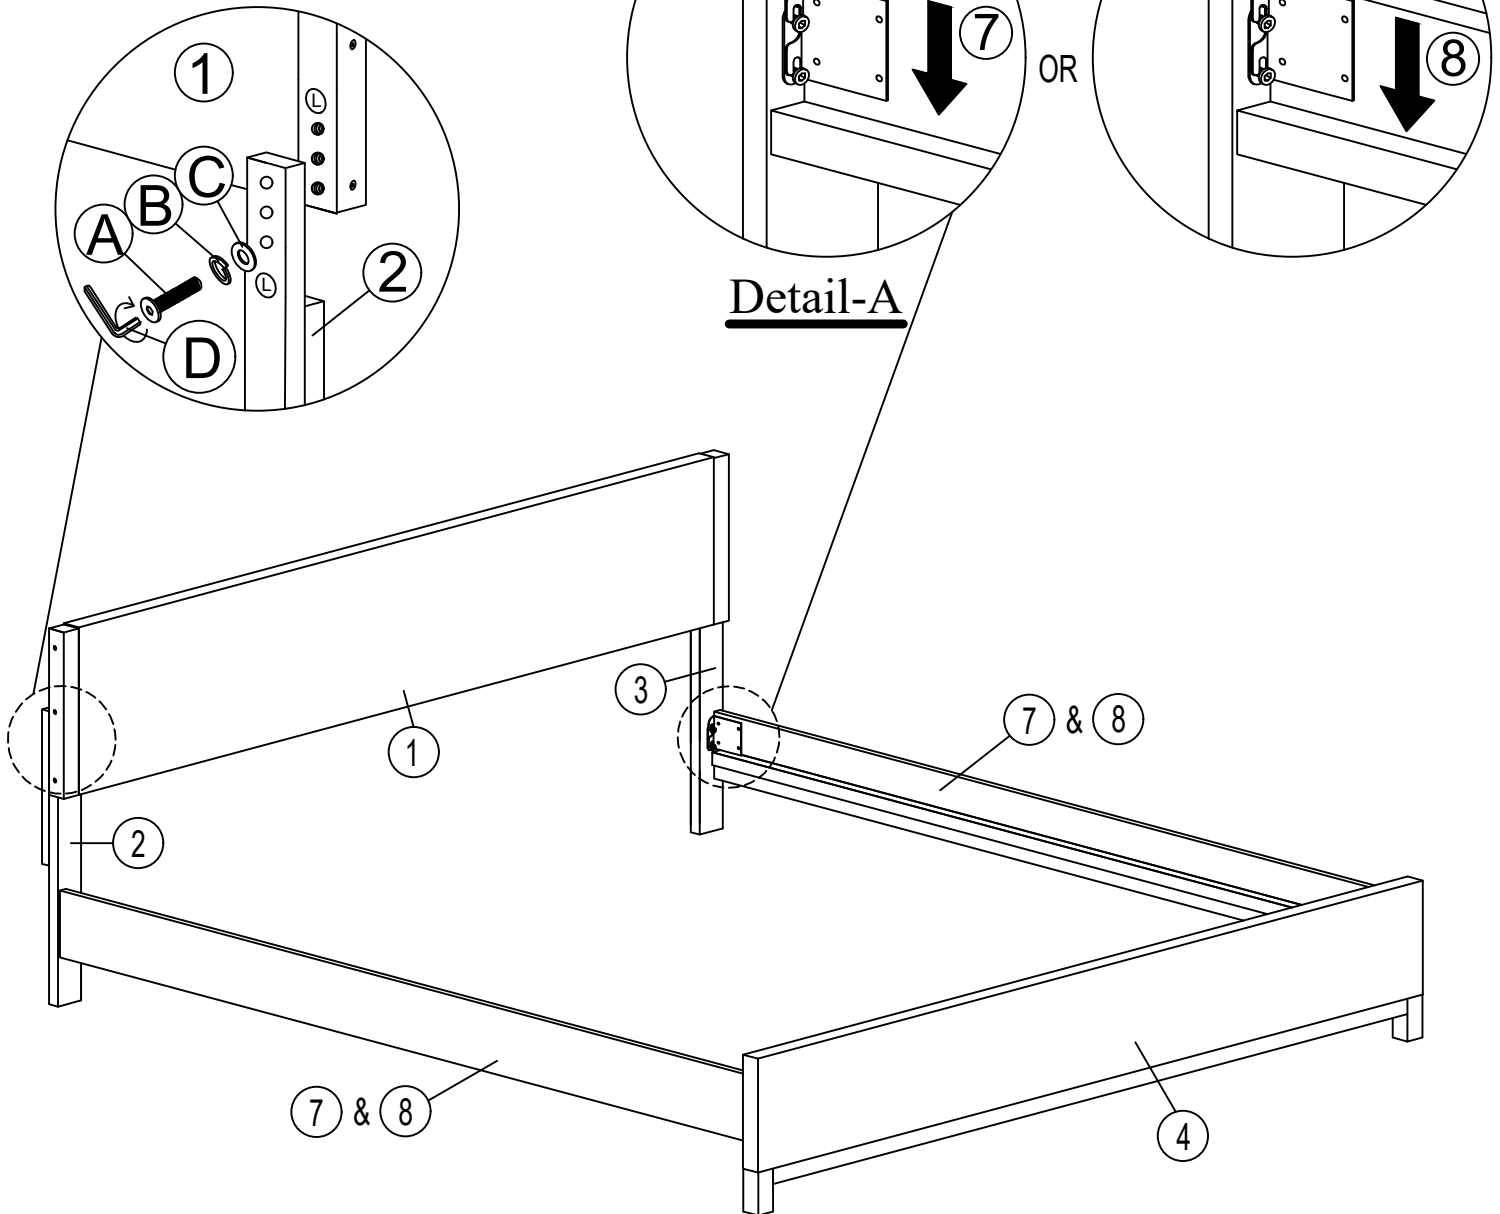

STEP 2 / ÉTAPE 2 :

STEP 1 / ÉTAPE 1 :