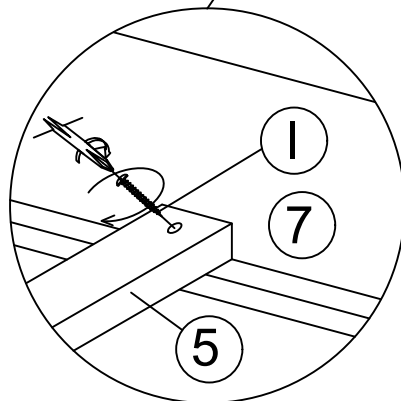

HARDWARE LIST / LISTE DE QUINCAILLERIE

No.	Descriptions	Size	Sketch	Qty.
A	JCBC Bolt / Boulon	M6 x 40mm (Blk)		6
B	Spring Washer / Rondelle D' Arrêt	M6 x 6.4 x 1.7mm (Blk)		6
C	Flat Washer / Rondelle Plate	M6 x 19 x 1mm (Blk)		6
D	Allen Key / Clé Allen	M4 (Blk)		1
E	JCBC Bolt / Boulon	M8 x 25mm (RB)		8
F	Spring Washer / Rondelle D' Arrêt	M8 x 8.3 x 2.1mm (RB)		8
G	Flat Washer / Rondelle Plate	M8 x 16 x 1.5mm (RB)		8
H	Allen Key / Clé Allen	M5 (Blk)		1
I	P/H Rattan Screw / Vis	32MM		8

* Above Hardware are packed in 1577K-1 for Assembly.

STEP 2 / ÉTAPE 2 :

STEP 1 / ÉTAPE 1 :

COMPLETED ASSEMBLY

STEP 3 / ÉTAPE 3 :

STEP 5 / ÉTAPE 5 :

STEP 4 / ÉTAPE 4 :

OR