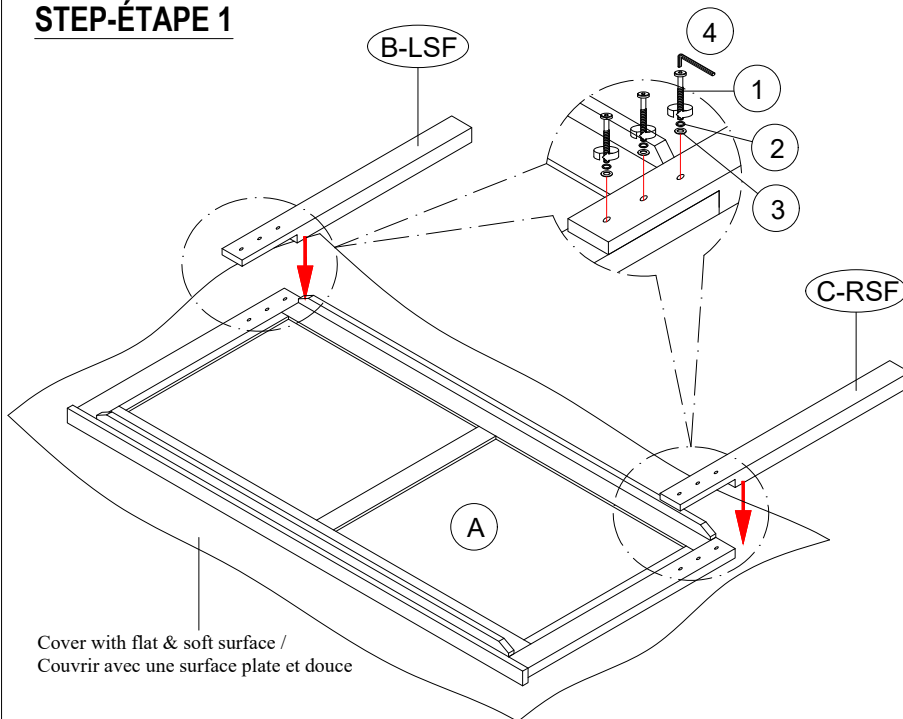

Merci d'avoir acheté ce produit de qualité. Veuillez lire et suivre les instructions ci-dessous. Vérifiez avant le montage que vous avez toutes les pièces et fixations. Les pièces qui semblent manquer se trouvent souvent dans les matériaux d'emballage. Si vous n'avez pas toutes les pièces de la liste, demandez à votre détaillant de nous contacter et nous vous les enverrons immédiatement.

! It is recommended to install protective pads under all legs and supports to avoid damage or scratches when placing furniture on a wood floor or other hard surface, and to limit indentation and prevent discoloration if placing on carpet.

! Il est recommandé de placer des coussins protecteurs sous tous les pieds et toutes les bases des pour éviter d'endommager ou d'égratigner les planchers en bois ou autres surfaces dures, et pour limiter l'empreinte et empêcher la décoloration quand les meubles reposent sur la moquette.

PART LIST/LISTE DE PIÈCES			
NO:	COMPONENT	SKETCH	Q'TY
A	QUEEN UPH HEADBOARD TÊTE DE LIT REINE UPH		1PC
B	HEADBOARD LEG (LSF) TÊTE DE LIT GAUCHE GAUCHE		1PC
C	HEADBOARD LEG (RSF) TÊTE DE LIT TÊTE DROITE		1PC

HARDWARE LISTS/LISTE DE QUINCAILLERIE				
NO:	DESCRIPTION	SKETCH	SIZE	Q'TY
1	JCBB BOLT / JCBB BOULON		5/16" x 40mm	6PCS
2	SPRING WASHER/ RONDELLE D'ARRÊT		5/16" x 15mm	6PCS
3	FLAT WASHER/ RONDELLE PLATE		5/16" x 22mm	6PCS
4	ALLEN KEY/CLÉ ALLEN		M5	1PC

* ABOVE HARDWARE ARE PACKED IN 1902N-1 FOR ASSEMBLY

STEP-ÉTAPE 1

Cover with flat & soft surface /
Couvrir avec une surface plate et douce