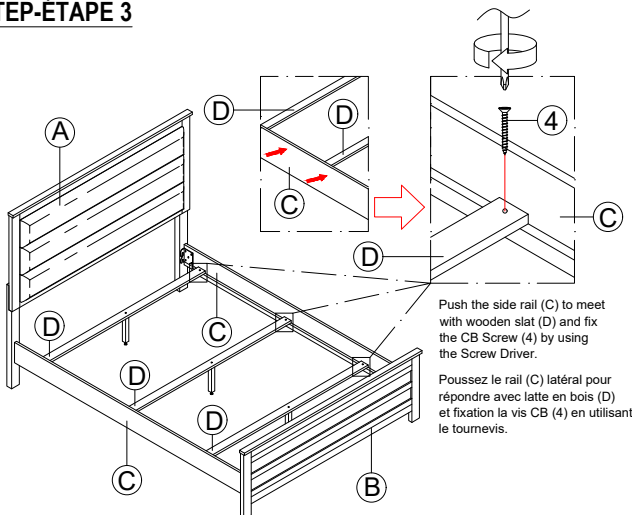

STEP-ÉTAPE 3

STEP-ÉTAPE 4