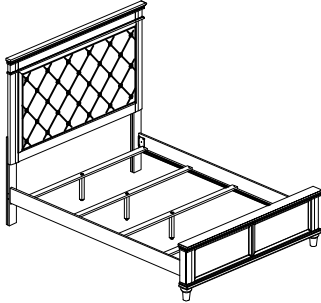

# ASSEMBLY INSTRUCTION INSTRUCTIONS D'ASSEMBLAGE

ITEM NO : 1928-1 QUEEN HEADBOARD / TETE DE LIT

1928K-1 KING HEADBOARD / GRAN LIT

1928F-1 FULL HEADBOARD / TETE DE LIT DOUBLE

Thank you for purchasing the product. Please take time to read and follow the instruction below. Check that you have all parts and hardware before assembly. Parts apparently missing are often found in the packing materials. If you do not have all the parts listed, have your dealer contact us and they will be sent to you immediately.

PART LIST LISTE DE PIÈCES		
NO	DESCRIPTION	QTY/PCS
1	HEADBOARD / TETE DE LIT	1 PC
2	HEADBOARD LEG - LEFT / PIED GAUCHE	1 PC
3	HEADBOARD LEG - RIGHT / PIED DROITE	1 PC

HARDWARE LIST LISTE DE QUINCAILLERIE		
NO	DESCRIPTION	QTY/PCS
A	JCBB BOLT / BOULON M8 x 1.25 x 35mm	6 PCS
B	SPRING WASHER / RONDELLE D'ARRET 5/16" x 23/64" x 33/64" x 0.04"	6 PCS
C	FLAT WASHER / RONDELLE PLATE 5/16" x 23/64" x 5/8" x 0.06"	6 PCS
D	ALLEN KEY / CLE' ALLEN M5 x 65mm	1 PC