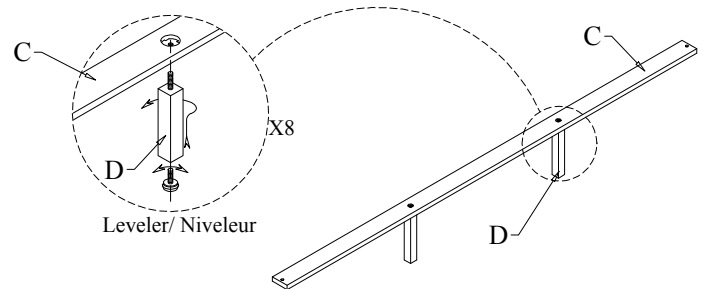

STEP 2/ ÉTAPE 2