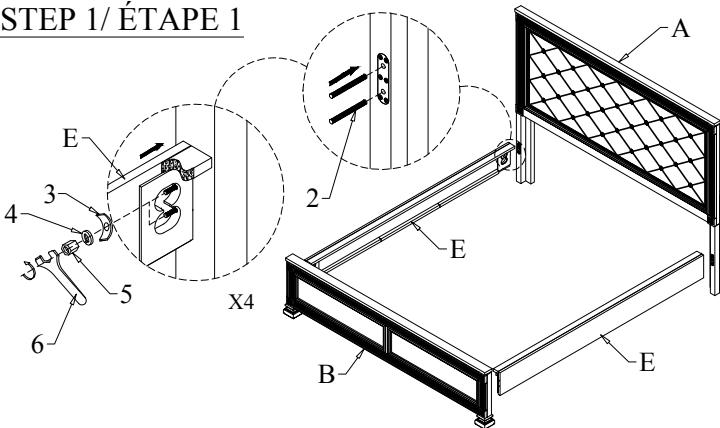

STEP 1/ ÉTAPE 1