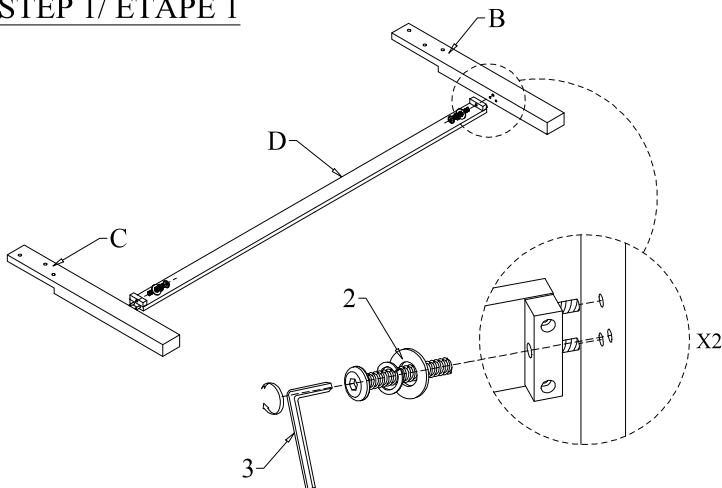

STEP 1/ ÉTAPE 1