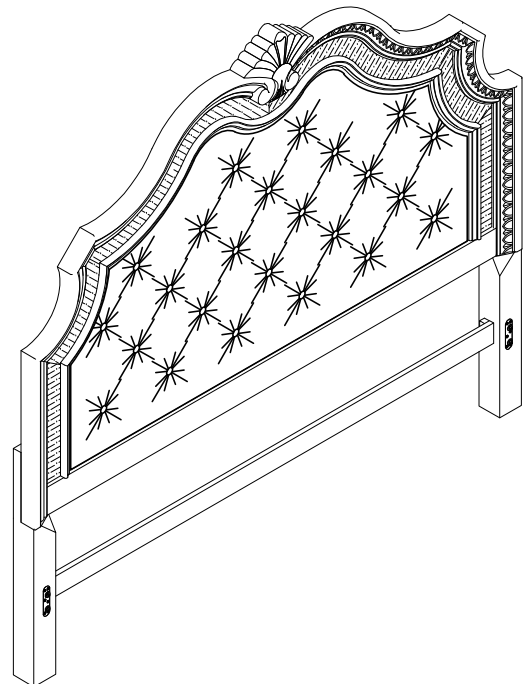

STEP 3/ ÉTAPE 3