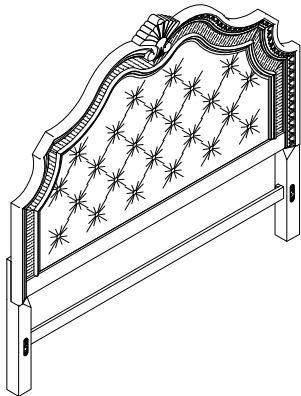

# ASSEMBLY INSTRUCTION INSTRUCTION DE MONTAGE

ITEM NO: 2392K-1 KING HEADBOARD/ TÊTE DE LIT – TRES GRAND LIT

Thank you for purchasing this product. Please take time to read and follow the instructions below. Check that you have all parts and hardware before assembly. Parts apparently missing are often found in the packing materials. If you do not have all the parts listed, have your dealer contact us and they will be sent to you immediately.

| HARDWARE LIST/ LISTE DE QUINCAILLERIE |                               |                |        |          |
|---------------------------------------|-------------------------------|----------------|--------|----------|
| No                                    | Description                   | Size           | Sketch | Quantity |
| 1                                     | Bolt/ Boulon                  | Ø5/16" x 2"    |        | 6 SET    |
|                                       | Lock Washer/ Rondelle D'arrêt | Ø5/16" x 1/2"  |        |          |
|                                       | Flat Washer/ Rondelle Plate   | Ø5/16" x 3/4"  |        |          |
| 2                                     | Bolt/ Boulon                  | Ø1/4" x 1-1/2" |        | 2 SET    |
|                                       | Lock Washer/ Rondelle D'arrêt | Ø1/4"x1/2"     |        |          |
|                                       | Flat Washer/ Rondelle Plate   | Ø1/4"x3/4"     |        |          |
| 3                                     | Allen Key/ Clé Allen          | 2-1/4" x 5/32" |        | 1PC      |