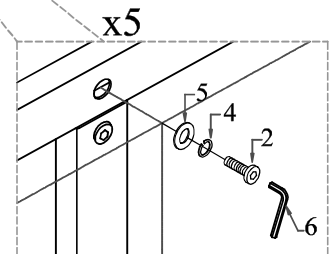

Step 4

Step 5

It is recommended to install protective pads under all legs and supports to avoid damage or scratches when placing furniture on a wood floor or other hard surface, and to limit indentation and prevent discoloration if placing on carpet.

Il est recommandé de placer des coussins protecteurs sous tous les pieds et toutes les bases des meubles pour éviter d'endommager ou d'égratigner les planchers en bois ou autres surfaces dures, et pour limiter l'empreinte et empêcher la décoloration quand les meubles reposent sur la moquette.