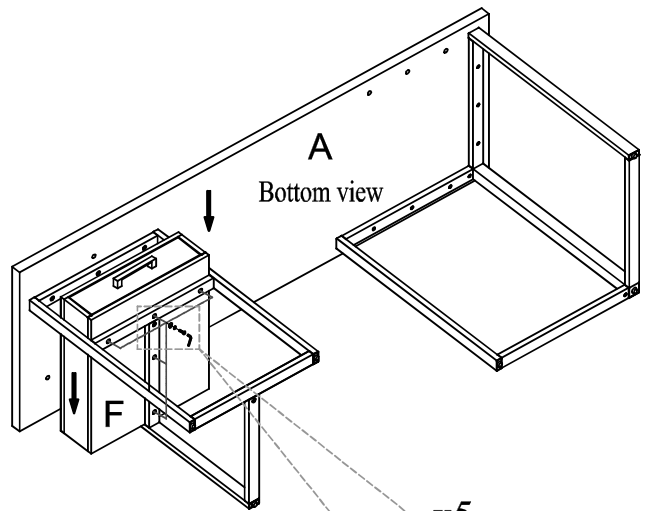

ASSEMBLY INSTRUCTION

Option 2

Step 3

Step 4

Step 5

It is recommended to install protective pads under all legs and supports to avoid damage or scratches when placing furniture on a wood floor or other hard surface, and to limit indentation and prevent discoloration if placing on carpet.

Il est recommandé de placer des coussins protecteurs sous tous les pieds et toutes les bases des meubles pour éviter d'endommager ou d'égratigner les planchers en bois ou autres surfaces dures, et pour limiter l'empreinte et empêcher la décoloration quand les meubles reposent sur la moquette.