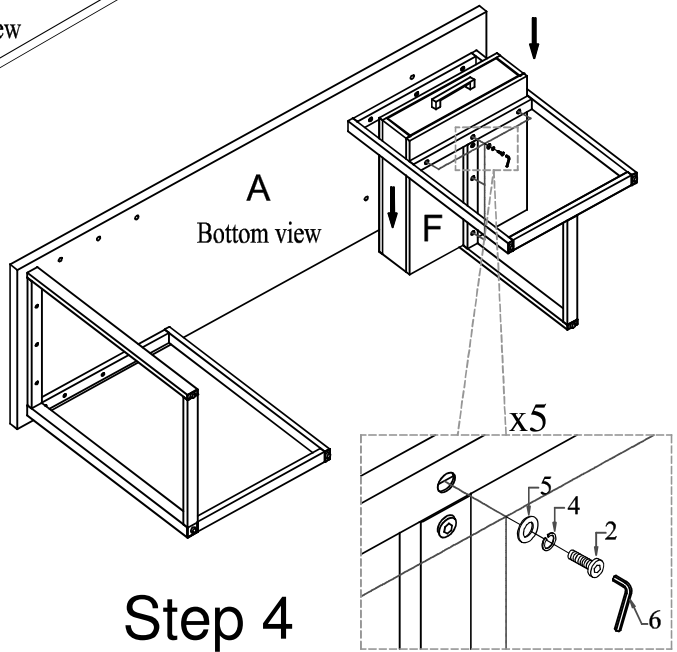

ASSEMBLY INSTRUCTION

Option 1

Step 3