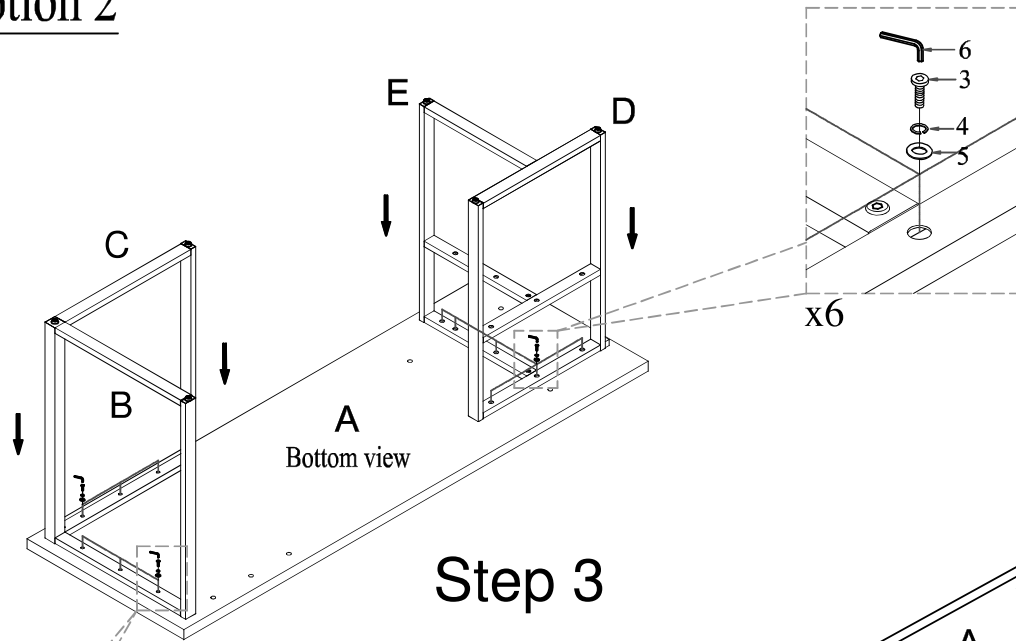

ASSEMBLY INSTRUCTION

Option 2

Step 3