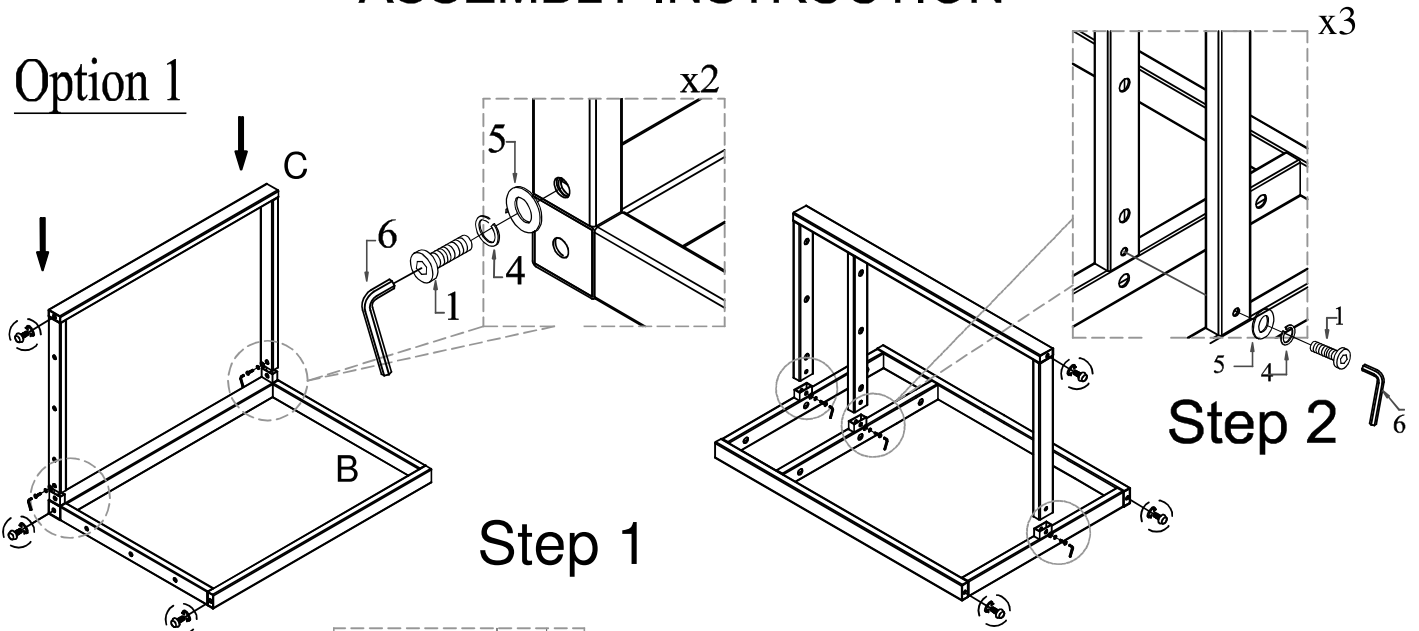

ASSEMBLY INSTRUCTION

Option 1