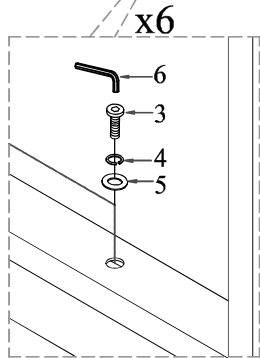

PART LISTS

NO.	Description	Sketch	Q'ty
A	Top Panel		1 PC
B	Side Frame		1 PC
C	Rear Frame		1 PC
D	Middle Frame		1 PC
E	Front Frame		1 PC
F	Drawer		1 PC

HARDWARE PACK (PUT IN 5415RF-16RDB CARTON)

NO.	Description	Sketch	Size	Q'ty
1	BOLT		1/4"-20 x 7/8"	5 PCS
2	BOLT		1/4"-20 x 1-3/8"	5 PCS
3	BOLT		1/4"-20 x 1-3/4"	12 PCS
4	SPRING WASHER		1/4"ID x 2/5"OD x 0.062"Tk	22 PCS
5	FLAT WASHER		9/32"ID x 5/8"OD x 0.080"Tk	22 PCS
6	ALLEN KEY		1/6"	1 PC

MADE IN VIETNAM

ASSEMBLY INSTRUCTION

Option 1

Step 3

ASSEMBLY INSTRUCTION

Option 2

Step 3

Step 4