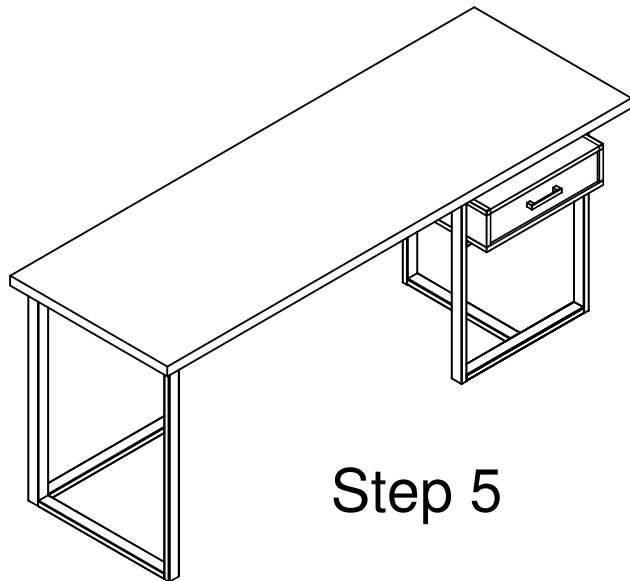

ASSEMBLY INSTRUCTION

Option 1

Step 3