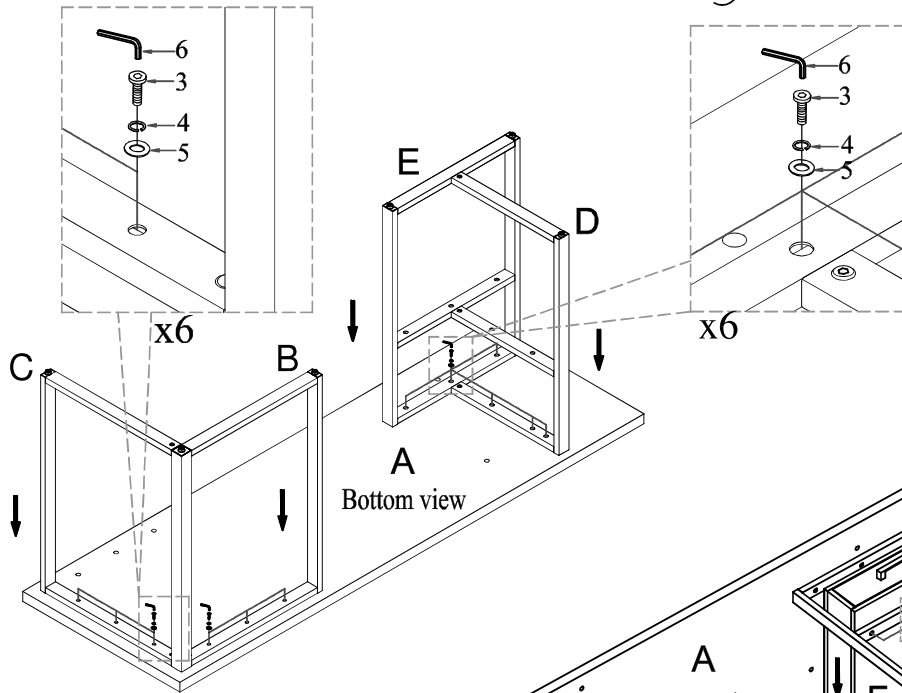

ASSEMBLY INSTRUCTION

Option 1

Step 3