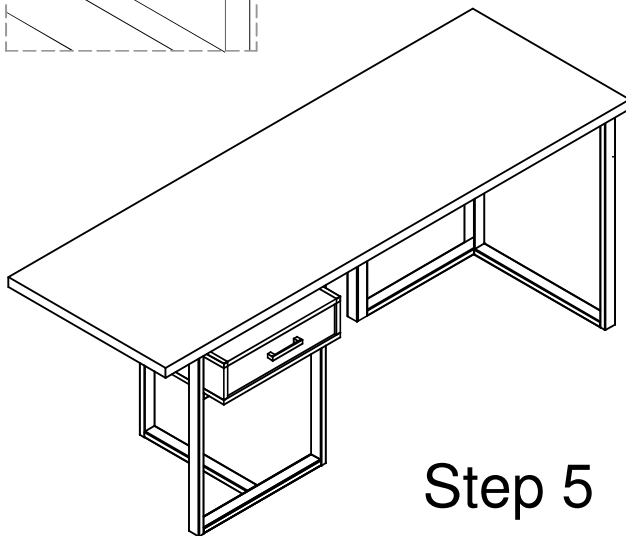

Step 4

Step 5

It is recommended to install protective pads under all legs and supports to avoid damage or scratches when placing furniture on a wood floor or other hard surface, and to limit indentation and prevent discoloration if placing on carpet.

Il est recommandé de placer des coussins protecteurs sous tous les pieds et toutes les bases des meubles pour éviter d'endommager ou d'égratigner les planchers en bois ou autres surfaces dures, et pour limiter l'empreinte et empêcher la décoloration quand les meubles reposent sur la moquette.