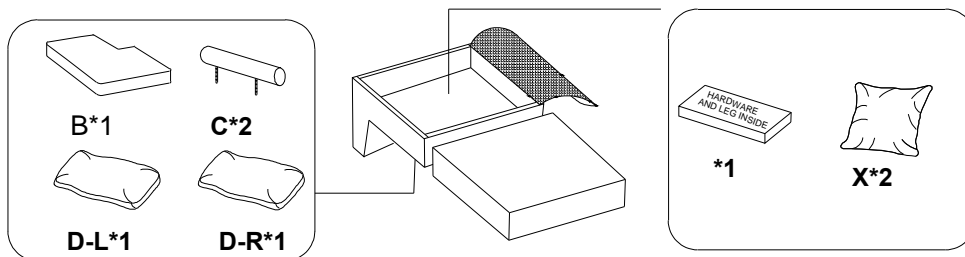

ASSEMBLY INSTRUCTION

ITEM NO.: 8555BE/BK/GY/GB-VC

Reversible Chaise w/ 2 Pillows

Legs and hardware are stored in the box, please take out for assembly.

NOTE: Do not use power tools for assembly. Power tools increase the risk of over tightening which lead to splitting or cracking the wood.

ASSEMBLY INSTRUCTION

Step 1 Align the feet into the white line, insert the screw, and tighten with a screwdriver.

Step 2 Align the feet into the white line, insert the screw, and tighten with a screwdriver.