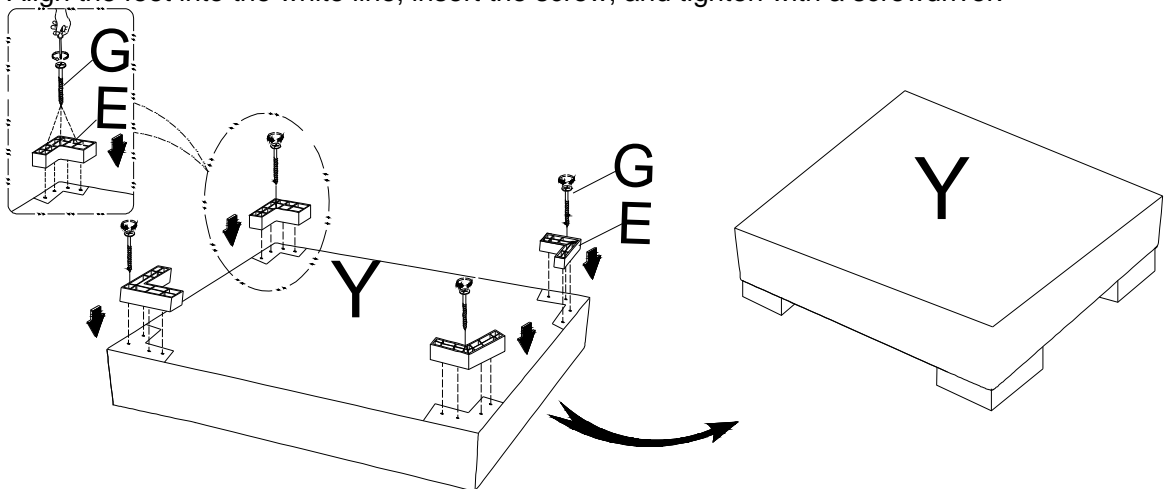

ASSEMBLY INSTRUCTION

ITEM NO.: 8555BE/BK/GY/GB-VC

Reversible Chaise w/ 2 Pillows

Legs and hardware are stored in the box, please take out for assembly.

NOTE: Do not use power tools for assembly. Power tools increase the risk of over tightening which lead to splitting or cracking the wood.

CHAIR COMPONENT LIST

NO	DRAWING	QTY	DESCIPTION
A		1	SEAT
B		1	SEAT CUSHION
C		2	HEADREST
D-L		1	L LSF BACK CUSHION
D-R		1	R RSF BACK CUSHION
E		8	PLASTIC LEG
F		4	CONNECTOR
G		32	SCREW #4X45MM
X		2	SQUARE PILLOW (DIM 21"x21")
Y		1	OTTOMAN
H		10	SCREW #4X25MM
I		2	ALLIGATOR INSERT

ASSEMBLY INSTRUCTION

Step 1 Align the feet into the white line, insert the screw, and tighten with a screwdriver.

Step 2 Align the feet into the white line, insert the screw, and tighten with a screwdriver.