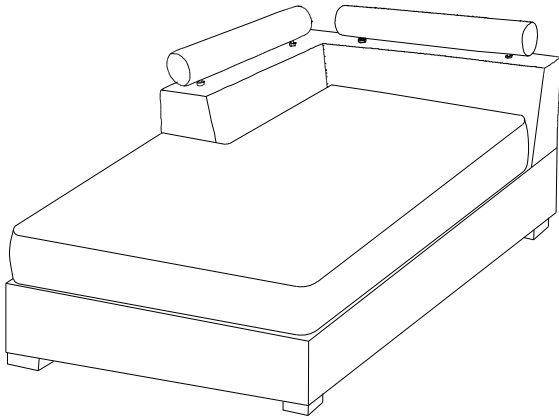

ASSEMBLY INSTRUCTION

ITEM NO.: 8555BE/BK/GY/GB-VC

Reversible Chaise w/ 2 Pillows

Legs and hardware are stored in the box, please take out for assembly.

NOTE: Do not use power tools for assembly. Power tools increase the risk of over tightening which lead to splitting or cracking the wood.

ASSEMBLY INSTRUCTION

Step 1 Align the feet into the white line, insert the screw, and tighten with a screwdriver.

Step 2 Align the feet into the white line, insert the screw, and tighten with a screwdriver.

Step 3

ASSEMBLY INSTRUCTION

Step 4-L

Step 4-R

Step 5-L

Step 5-R

Step 6-L

Step 6-R

ASSEMBLY INSTRUCTION

STEP 1-R

BOTTOM VIEW

ASSEMBLY INSTRUCTION

STEP 1-L

BOTTOM VIEW

ASSEMBLY INSTRUCTION

STEP 2