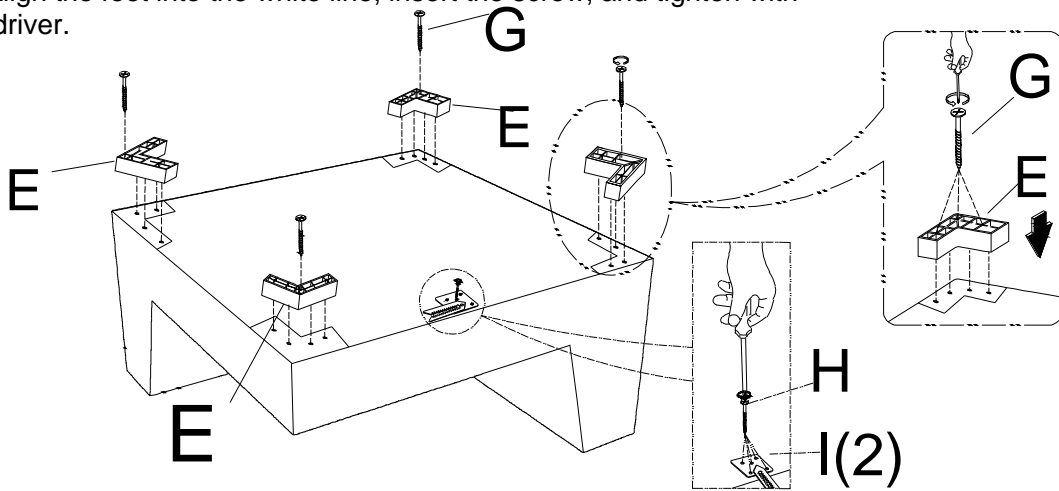

ASSEMBLY INSTRUCTION

ITEM NO.: 8555BE/BK/GY/GB-VC

Reversible Chaise w/ 2 Pillows

Legs and hardware are stored in the box, please take out for assembly.

NOTE: Do not use power tools for assembly. Power tools increase the risk of over tightening which lead to splitting or cracking the wood.

ASSEMBLY INSTRUCTION

Step 1 Align the feet into the white line, insert the screw, and tighten with a screwdriver.

Step 2 Align the feet into the white line, insert the screw, and tighten with a screwdriver.