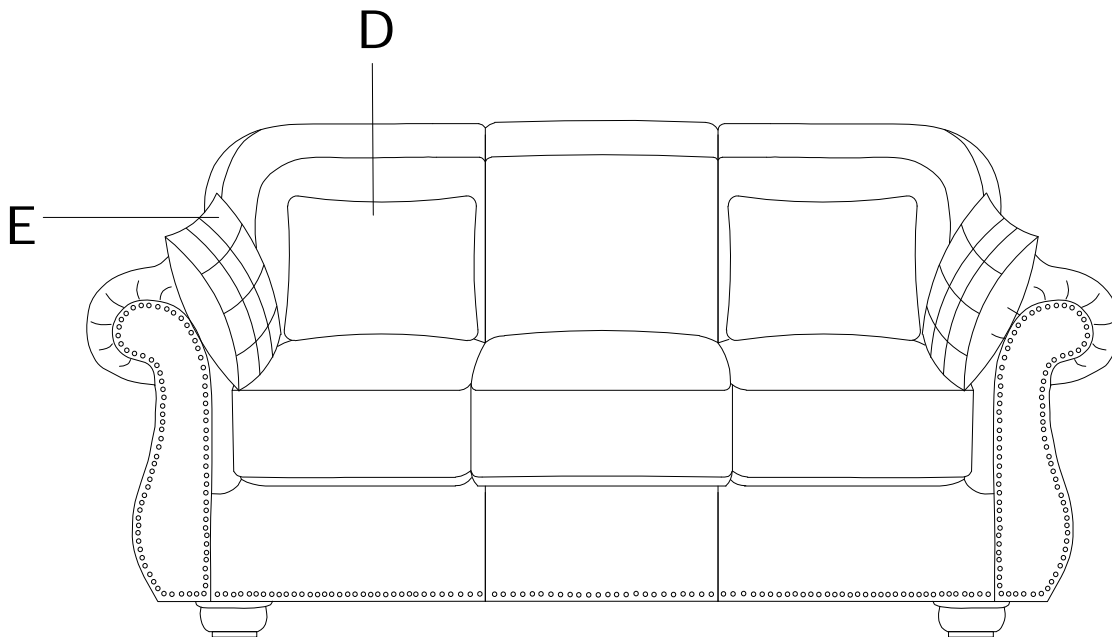

ASSEMBLY INSTRUCTION

ITEM NO: 9270FBE-3 SOFA

LEGS ARE STORED IN THE BOTTOM OF THE SEAT, PLEASE TAKE OUT FOR ASSEMBLY.

NO.	PARTS LIST	QTY	DESCRIPTION
A		1	SOFA

NO.	HARDWARE LIST	QTY	DESCRIPTION
B	 ø130*72mm	4	WOODEN LEGS
C	 H70mm	1	PLASTIC MID LEG
D	 18"*18"	2	Pillow
E	 18"*18"	2	Check patterned pillow

ASSEMBLY INSTRUCTION

ITEM NO: 9270FBE-3 SOFA

STEP # 1

STEP # 2

CARE INSTRUCTION FOR FABRIC FURNITURE

In order to maintain the original appearance of your furniture, please follow below care procedures.

°Avoid exposing furniture directly to sunlight or heating and air conditioning outlets. sunlight and/ or exposure to heating and air conditioning outlets will fade/damage top fabric furniture. Do not place your upholstered furniture too close to windows, radiators, vents and be sure to use window treatments to block the sun's rays.