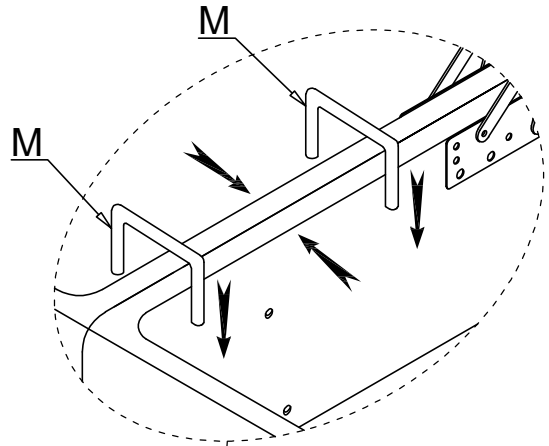

ASSEMBLY INSTRUCTION

ITEM NO: 9557BUE-C1A CHAIR WITH ONE ARM & STORAGE

NO.	PARTS LIST	QTY	DESCRIPTION
A		1	Chair With One Arm & Storage
B		1	Armless Chair With Storage
C		1	Corner Seat With Storage
D		1	Ottoman With Storage