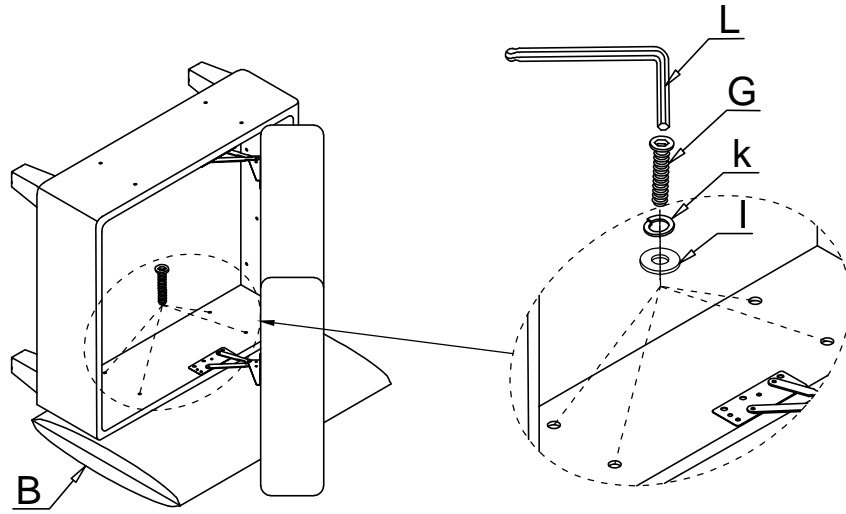

ASSEMBLY INSTRUCTION

ITEM NO: 9557BUE-C1A CHAIR WITH ONE ARM & STORAGE

STEP 3: