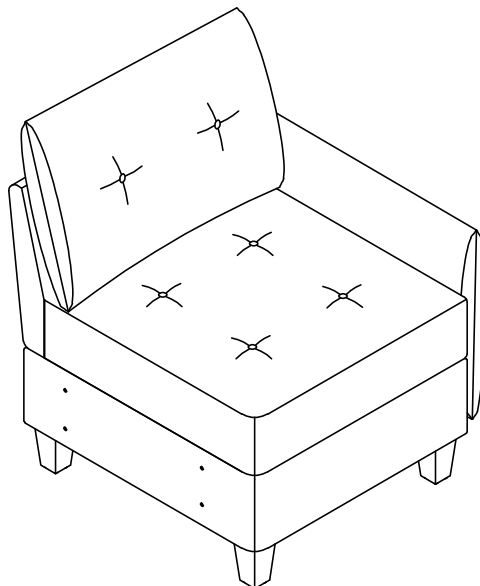

CARE INSTRUCTION FOR FABRIC FURNITURE

In order to maintain the original appearance of your fabric furniture, please follow below simple care procedures.

°Avoid exposing furniture directly to sunlight or heating and air conditioning outlets. Exposure to sunlight or heating and air conditioning outlets will fade/damage fabric.

°Wipe gently with a damp soft cloth to remove dust, dirt and any grime build up.