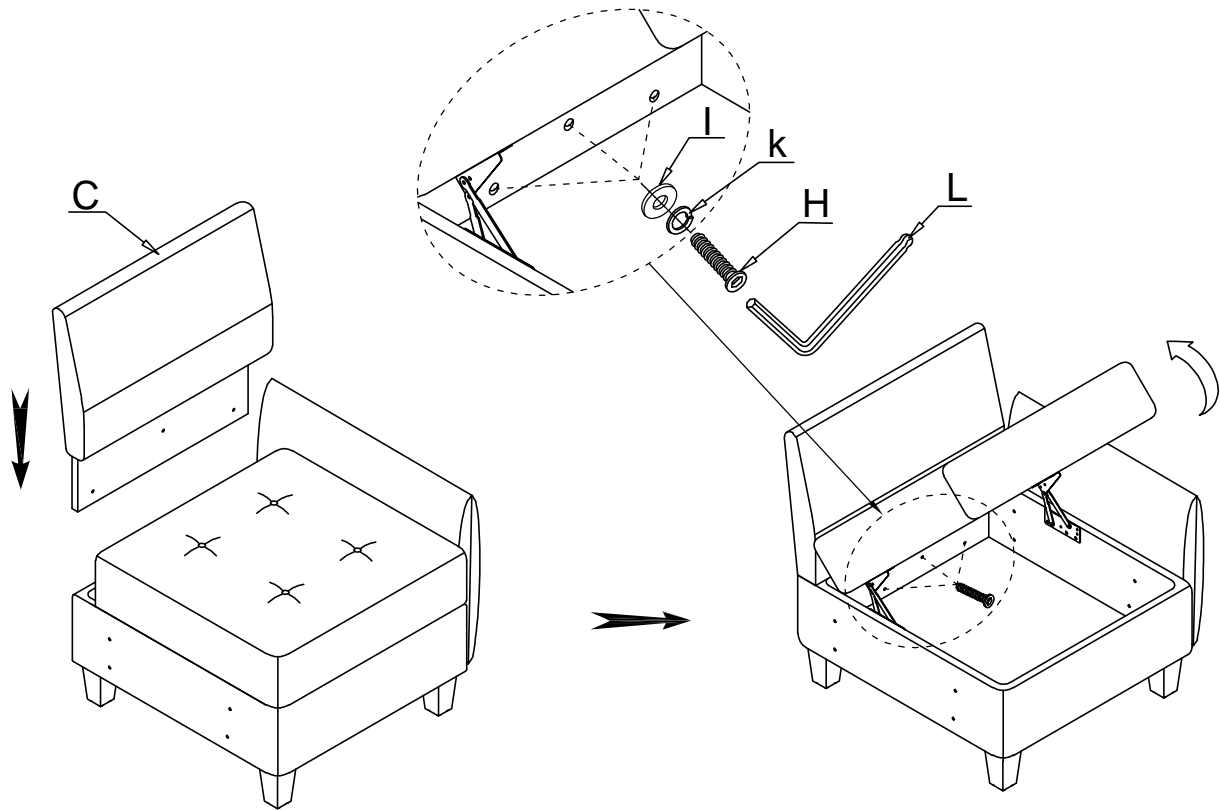

ASSEMBLY INSTRUCTION

ITEM NO: 9557BUE-C1A CHAIR WITH ONE ARM & STORAGE

STEP 3:

STEP 4: