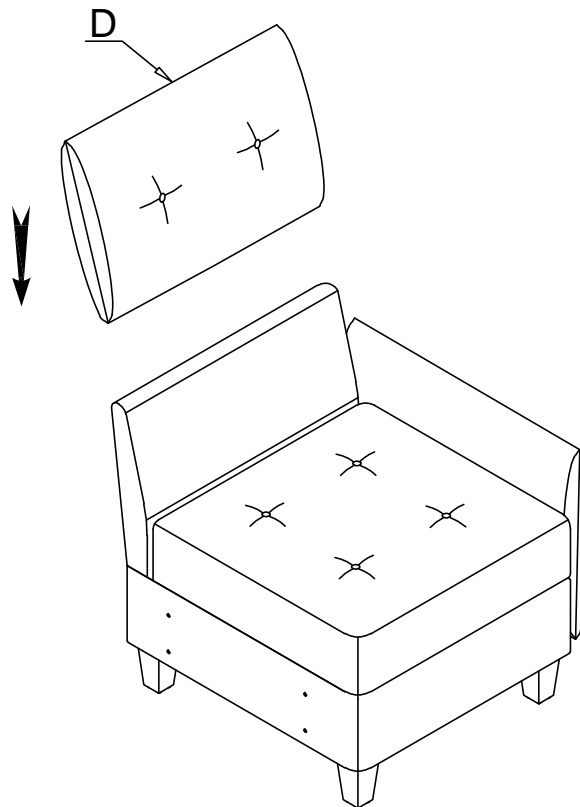

ASSEMBLY INSTRUCTION

ITEM NO: 9557BUE-C1A CHAIR WITH ONE ARM & STORAGE

STEP 5:

STEP 6: