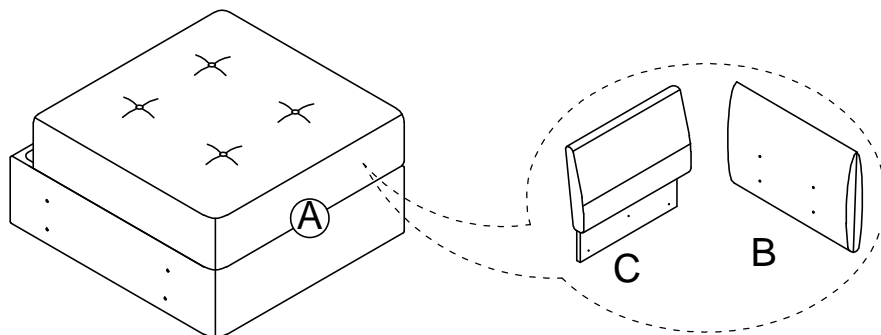

ASSEMBLY INSTRUCTION

ITEM NO: 9557BUE-C1A CHAIR WITH ONE ARM & STORAGE

NO.	PARTS LIST	QTY	DESCRIPTION	NO.	PARTS LIST	QTY	DESCRIPTION
A		1	Seat Frame	G		4	Allen Bolt ØM8*50
B		1	LSF/RSF Armrest	H		3	Allen Bolt ØM8*35
C		1	Back Rest	I		7	Flat Washer M8*Ø22*1.5mm
D		1	Back Cushion	K		7	Lock Washer M8
E		4	Plastic Leg 65*65*118mm	L		1	Allen Key M5*100*50mm
F		4	Washer	M		2	Clamp 60*40*5mm

STEP 1: Take out LSF/RSF Armrest(B), Back rest(C) from the bottom.