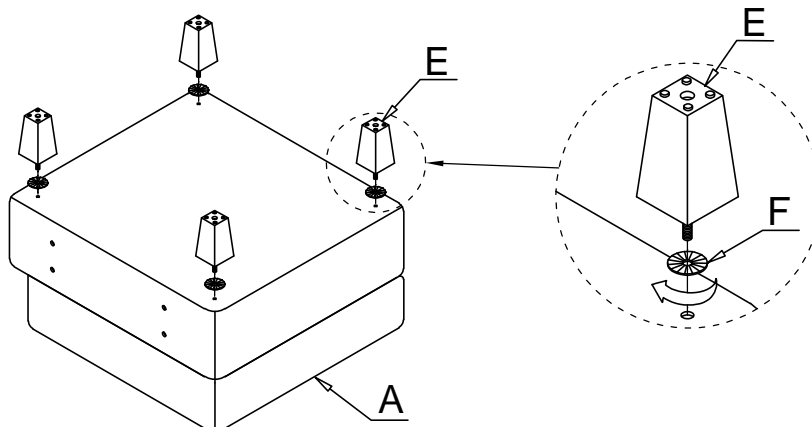

ASSEMBLY INSTRUCTION

ITEM NO: 9557BUE-C1A CHAIR WITH ONE ARM & STORAGE

NO.	PARTS LIST	QTY	DESCRIPTION	NO.	PARTS LIST	QTY	DESCRIPTION
A		1	Seat Frame	G		4	Allen Bolt ØM8*50
B		1	LSF/RSF Armrest	H		3	Allen Bolt ØM8*35
C		1	Back Rest	I		7	Flat Washer M8*Ø22*1.5mm
D		1	Back Cushion	K		7	Lock Washer M8
E		4	Plastic Leg 65*65*118mm	L		1	Allen Key M5*100*50mm
F		4	Washer	M		2	Clamp 60*40*5mm

STEP 1: Take out LSF/RSF Armrest(B), Back rest(C) from the bottom.

STEP 2: