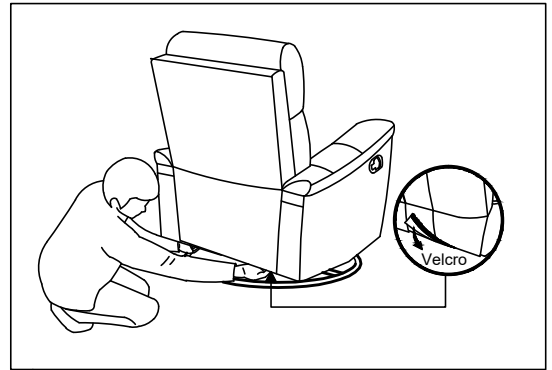

Upholstery Cushion Care / instructions De Soins Pour Meubles Rembourrage