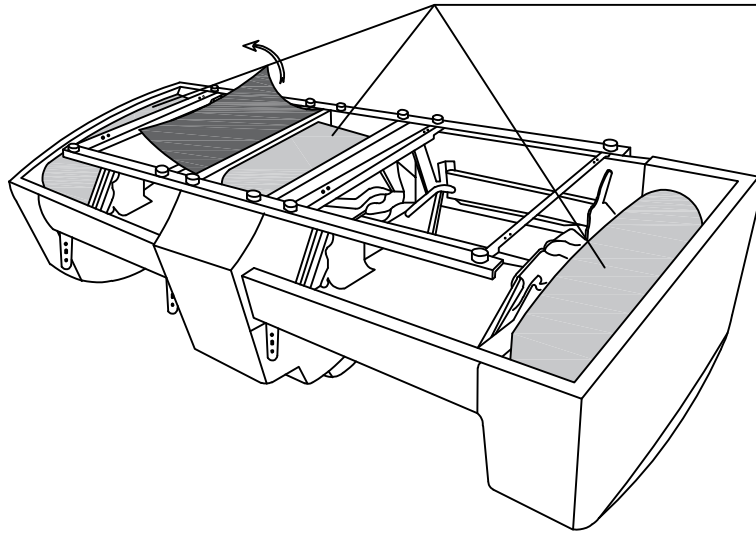

Assembly Instruction

ITEM NO.: 9635DG-2

DOUBLE RECLINING LOVE SEAT WITH
CENTER CONSOLE

Note: Do not use power tools for assembly. Power tools increase the risk of over tightening which lead to splitting or cracking the wood.

Component list

No	Drawing	Qty	Description
A		1	SEAT
B		1	LSF BACK REST
C		1	CONSOLE BACK REST
D		1	RSF BACK REST
E		1	LSF EAR
F		1	RSF EAR

Step #1

**EARS AND CONSOLE BACKREST
ARE STORED UNDER METAL FRAME**