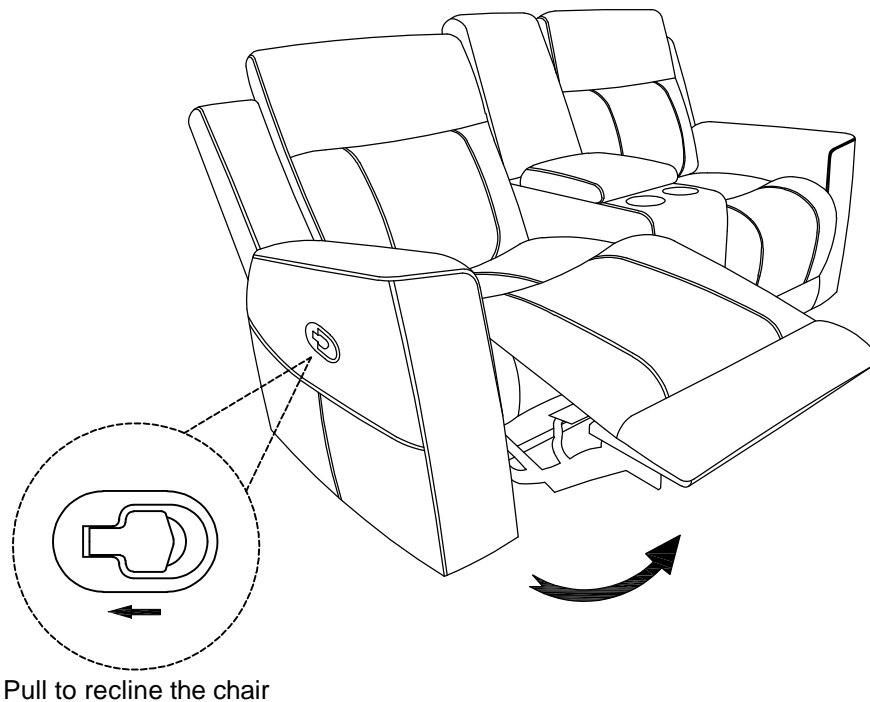

Step #3

Care Instruction for Textured Microfiber Furniture:

In order to maintain the original appearance of your Textured Microfiber Furniture, please follow below simple care procedures:

- Avoid exposing furniture directly to sunlight or heating and air conditioning outlets. Sunlight and or exposure to heating and air conditioning outlets will fade/damage Textured Microfiber.
- Vacuum or wipe with a soft cloth to remove dust.
- Hardware may loosen over time. Periodically check to make sure all connection are tight, Re-tighten if necessary.

For items use on wooden floor, hard surfaces or carpets, it is recommended to Install protective pads under all legs and supports to avoid/prevent from damages/scratches and discoloration.