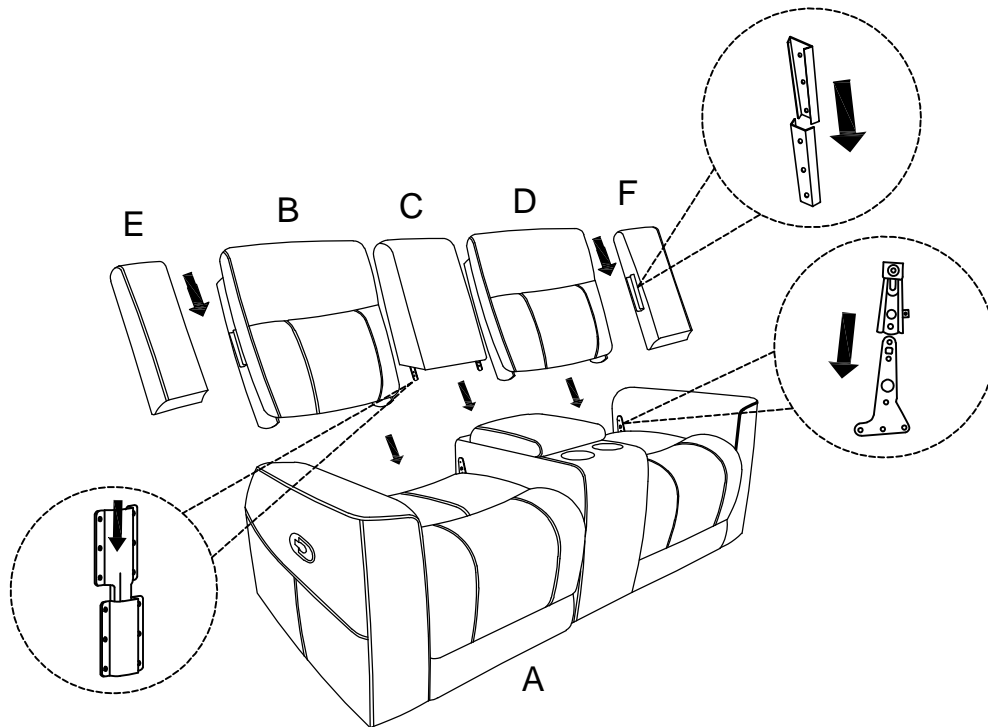

Step #1

**EARS AND CONSOLE BACKREST
ARE STORED UNDER METAL FRAME**

Step #2