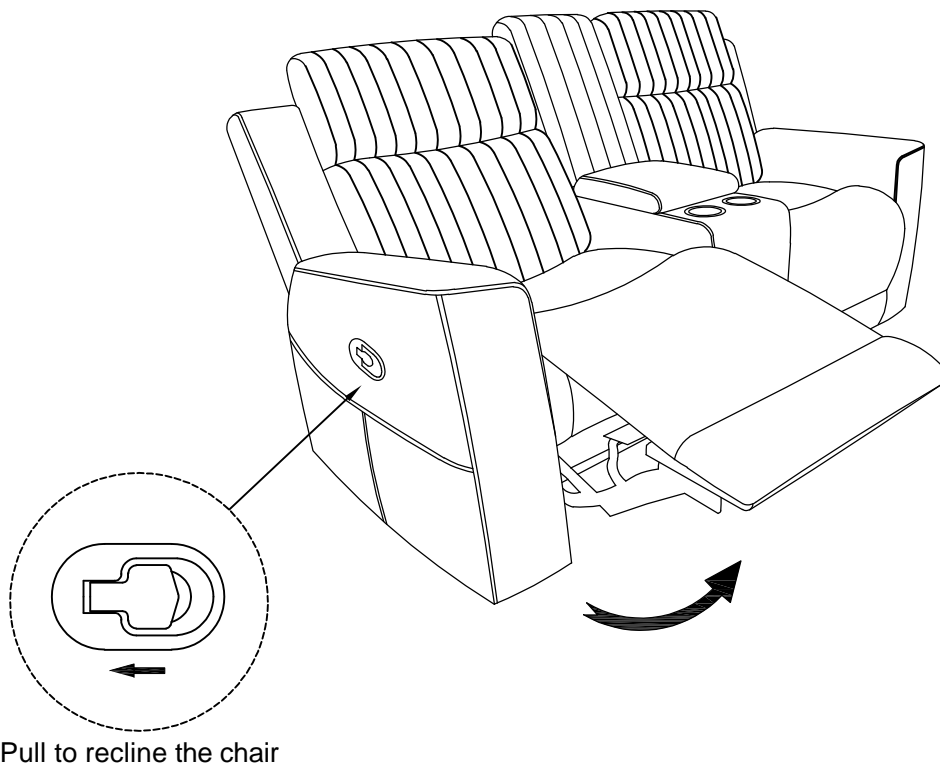

Step #3

Care Instruction for Textured microfiber match corduroy Furniture:

In order to maintain the original appearance of your Textured microfiber match corduroy Furniture, please follow below simple care procedures:

- Avoid exposing furniture directly to sunlight or heating and air conditioning outlets. Sunlight and or exposure to heating and air conditioning outlets will fade/damage Textured microfiber match corduroy.
- Vacuum or wipe with a soft cloth to remove dust.
- Hardware may loosen over time. Periodically check to make sure all connection are tight, Re-tighten if necessary.

For items use on wooden floor, hard surfaces or carpets, it is recommended to Install protective pads under all legs and supports to avoid/prevent from damages/scratches and discoloration.