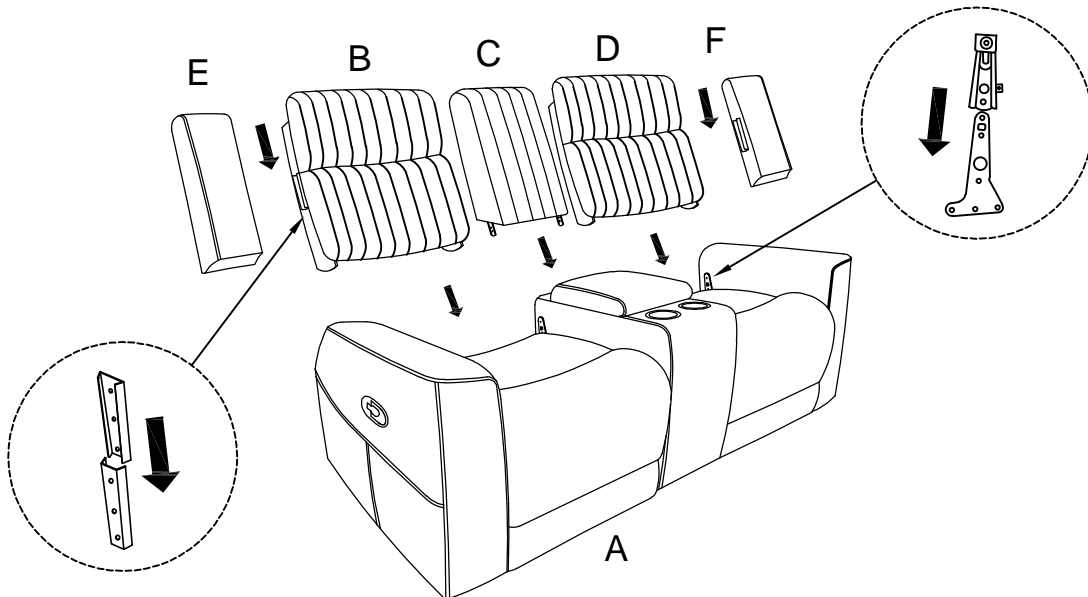

Assembly Instruction

ITEM NO.: 9728LGY-2

DOUBLE RECLINING LOVE SEAT WITH
CENTER CONSOLE

Note: Do not use power tools for assembly. Power tools increase the risk of over tightening which lead to splitting or cracking the wood.

Component list

No	Drawing	Qty	Description
A		1	SEAT
B		1	LSF BACK REST
C		1	CONSOLE BACK REST
D		1	RSF BACK REST
E		1	LSF EAR
F		1	RSF EAR

Step #1

EARS AND CONSOLE BACKREST
ARE STORED UNDER METAL FRAME

Step #2