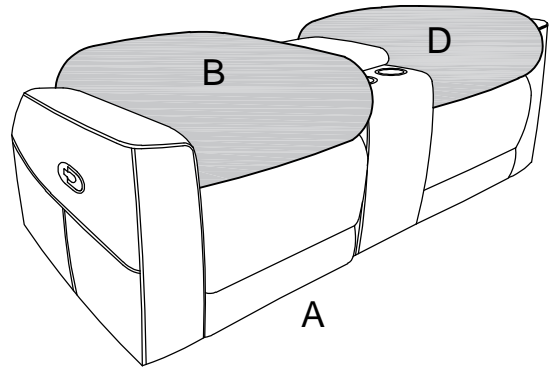

Assembly Instruction

ITEM NO.: 9728LGY-2

DOUBLE RECLINING LOVE SEAT WITH
CENTER CONSOLE

Note: Do not use power tools for assembly. Power tools increase the risk of over tightening which lead to splitting or cracking the wood.

Component list

No	Drawing	Qty	Description
A		1	SEAT
B		1	LSF BACK REST
C		1	CONSOLE BACK REST
D		1	RSF BACK REST
E		1	LSF EAR
F		1	RSF EAR

Step #1

EARS AND CONSOLE BACKREST
ARE STORED UNDER METAL FRAME

Step #2