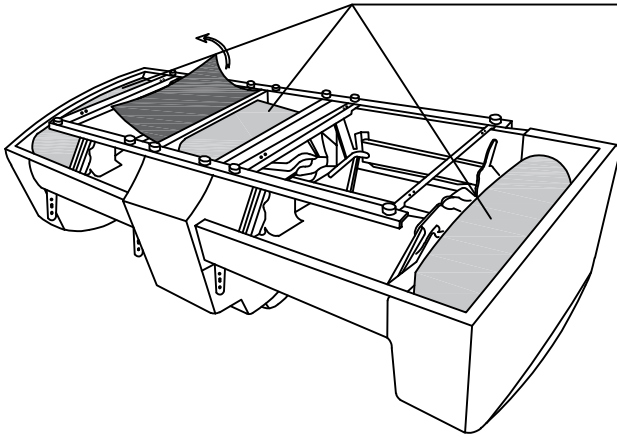

Assembly Instruction

ITEM NO.: 9728LGY-2

DOUBLE RECLINING LOVE SEAT WITH
CENTER CONSOLE

Note: Do not use power tools for assembly. Power tools increase the risk of over tightening which lead to splitting or cracking the wood.

Component list

No	Drawing	Qty	Description
A		1	SEAT
B		1	LSF BACK REST
C		1	CONSOLE BACK REST
D		1	RSF BACK REST
E		1	LSF EAR
F		1	RSF EAR

Step #1

EARS AND CONSOLE BACKREST
ARE STORED UNDER METAL FRAME

Step #2