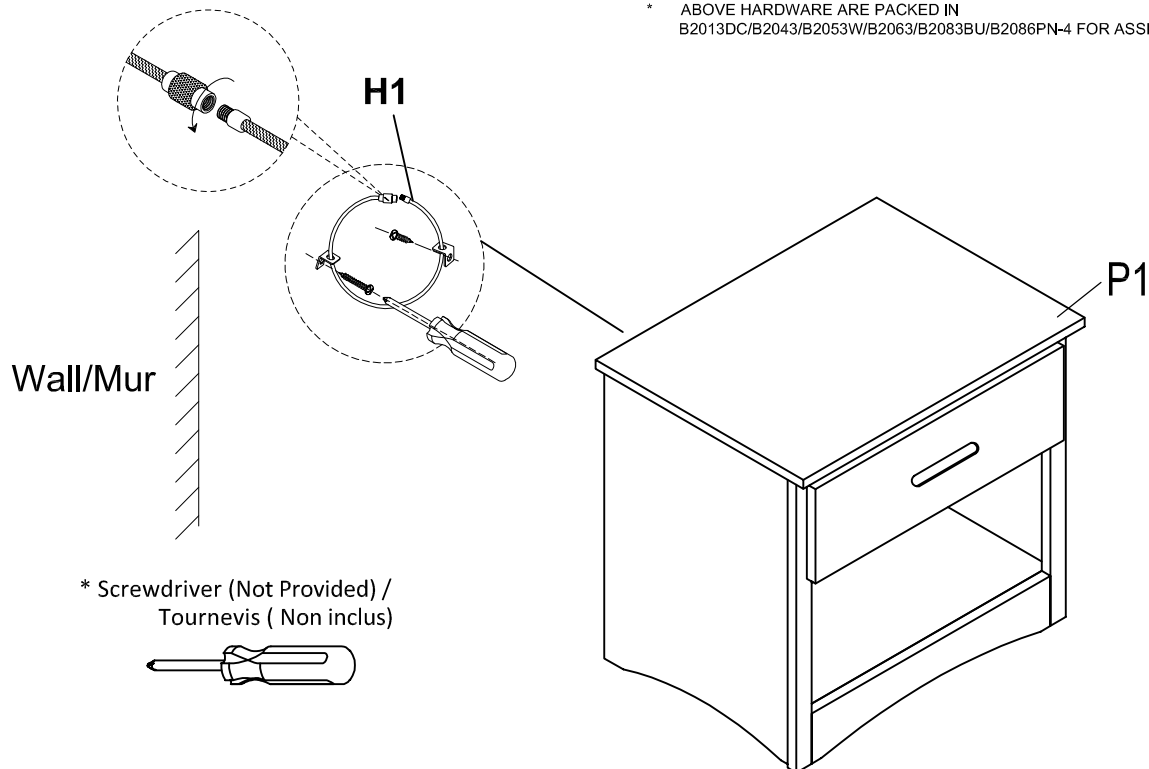

- ▲ It is recommended to install protective pads under all legs and supports to avoid damage or scratches when placing furniture on a wood floor or other hard surface, and to limit indentation and prevent discoloration if placing on carpet.
- ▲ Il est recommandé de placer des coussins protecteurs sous tous les pieds et toutes les bases des meubles pour éviter d'endommager ou d'égratigner les planchers en bois ou autres surfaces dures, et pour limiter l'empreinte et empêcher la décoloration quand les meubles reposent sur la moquette.
- ▲ Hardware may loosen over time. Periodically check to make sure all connections are tight. Re-tighten if necessary.
- ▲ Le matériel peut se desserrer au fil du temps. Vérifiez périodiquement que toutes les connexions sont serrées. Serrer à nouveau si nécessaire.

PARTS LIST / LISTE DE PIÈCES			
No	DESCRIPTION		Q'TY
P1		Night stand/Table de Nuit	1 pc

HARDWARE LIST / LISTE DE QUINCAILLERIE			
No	DESCRIPTION		Q'TY
H1		Tipping restraint / Anti-basculement	1 SET

* ABOVE HARDWARE ARE PACKED IN B2013DC/B2043/B2053W/B2063/B2083BU/B2086PN-4 FOR ASSEMBLY

• NOTE: Anti tipping hardware kit comes with this product. Please refer to the installation instruction in the hardware pack .
REMARQUE: Une trousse anti-basculement est fourni avec ce produit. Veuillez-vous réferez aux instructions d'installation dans inclu dans la trousse de quincaillerie .

• Anti-tipping hardware pack is located on the back panel .
Une trousse anti-basculement est situé sur le panneau arrière .