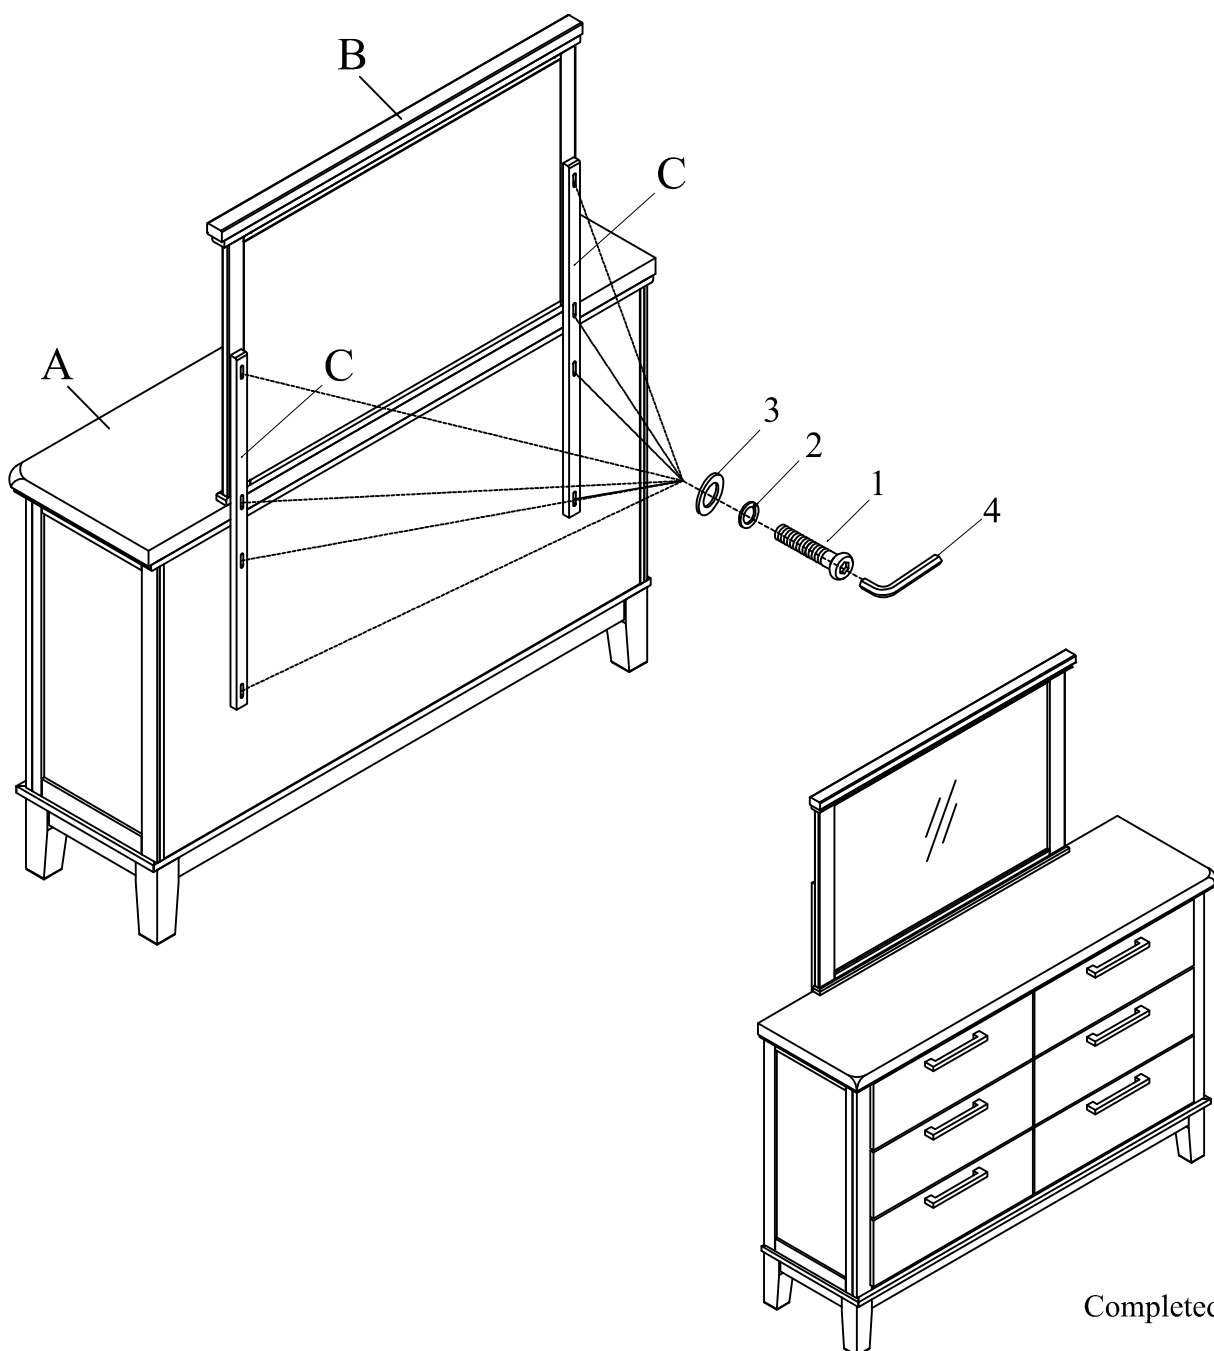

ASSEMBLY INSTRUCTIONS

SH2213 BRN/GRY - 5 DRESSER

SH2213 BRN/GRY - 6 MIRROR

PART LISTS

NO.	DESCRIPTION	SKETCH	Q'TY
A	DRESSER		1 pc
B	MIRROR		1 pc
C	MIRROR SUPPORT		2 pcs

HARDWARE LISTS

NO.	DESCRIPTION	SKETCH	Q'TY
1	JCBC Bolt (Ø1/4" *35mm L)		8pcs
2	Spring Washer (1/4" Dia)		8pcs
3	Flat Washer (1/4" Dia)		8pcs
4	Allen Key (4mm)		1pc