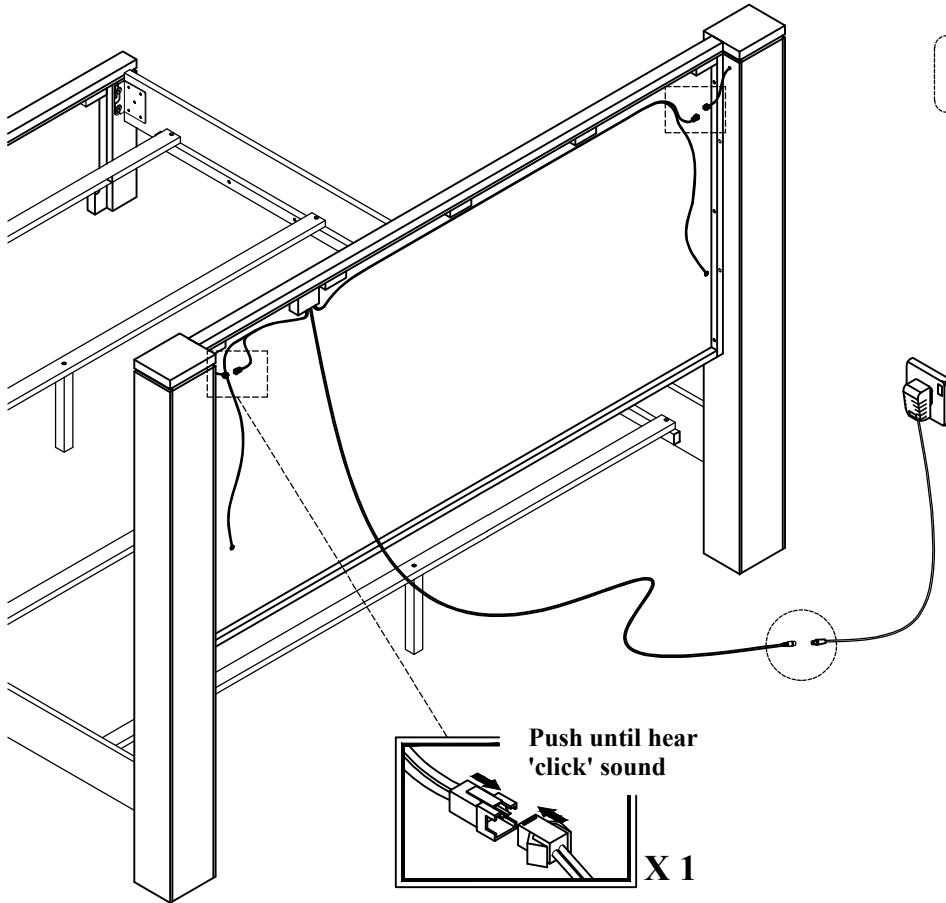

Hardware may loosen over time. Periodically check to make sure all connection are tight. Re-tighten if necessary.

SH2525-1 PARTS LIST				HARDWARE LIST			
NO	SKETCH	DESCRIPTION	QTY	NO	SKETCH	DESCRIPTION	QTY
A		Headboard	1PC	1		Wood Dowel (M10 x 30mm)	4PCS
B		Footboard	1PC	2		JCBC Bolt (M6 x 35mm)	6PCS
C		Slat 3 Holes	4PCS	3		Spring Washer (Ø¼")	6PCS
D		Support Leg with Leveler	4PCS	4		Flat Washer (Ø¼" x 20mm)	6PCS
SH2525-P PARTS LIST				5		Allen Key (M4 x 100mm)	1PC
NO	SKETCH	DESCRIPTION	QTY	6		Allen Key (M5 x 65mm)	1PC
E		RSF Post	1PC	7		Screw (CSK M4 x 32mm)	8PCS
F		LSF Post	1PC	8		DC Adapter	1PC
SH2525-3 PARTS LIST				**ABOVE HARDWARE ARE PACKED IN SH2525-1 FOR ASSEMBLY.			
NO	SKETCH	DESCRIPTION	QTY				
G		Side Rail	2PCS				

DO NOT TIGHTEN BOLTS UNTIL COMPLETELY ASSEMBLED.

ASSEMBLY INSTRUCTION

ITEM NO: SH2525-1 / SH2525-P / SH2525-3 QUEEN BED
SH2525-1 QUEEN PANEL HEADBOARD & FOOTBOARD.
SH2525-P QUEEN / KING HEADBOARD LEG.
SH2525-3 QUEEN / KING SIDE RAILS.