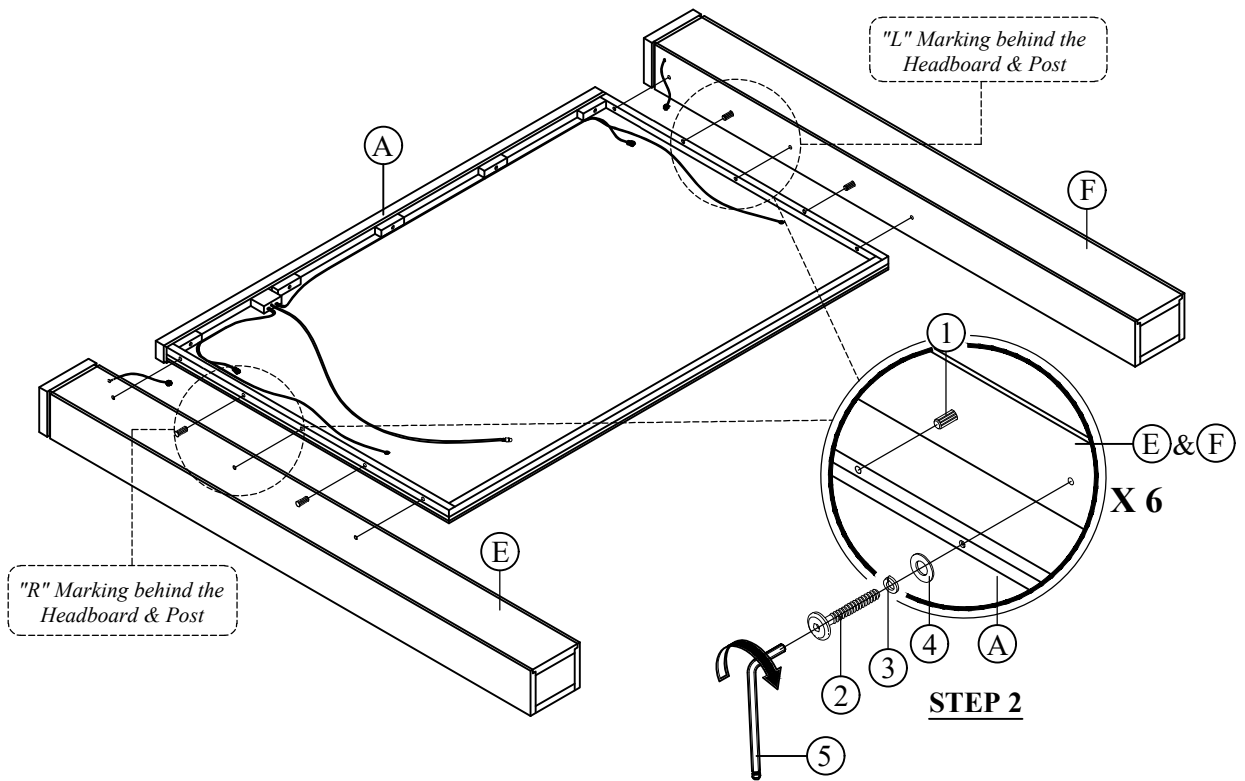

ASSEMBLY INSTRUCTION

ITEM NO: SH2525-1 / SH2525-P / SH2525-3 QUEEN BED
 SH2525-1 QUEEN PANEL HEADBOARD & FOOTBOARD.
 SH2525-P QUEEN / KING HEADBOARD LEG.
 SH2525-3 QUEEN / KING SIDE RAILS.

Thank you for purchasing this product. Please take time to read and follow the instructions below. Check that you have all parts and hardware before assembly. Parts apparently missing are often found in the packing materials. If you do not have all the parts listed, have your dealer contact us and they will be sent to you immediately.

It is recommended to install protective pads under all legs and supports to avoid damage or scratches when placing furniture on a wood floor or other hard surface, and to limit indentation and prevent discoloration if placing on carpet.

Hardware may loosen over time. Periodically check to make sure all connection are tight. Re-tighten if necessary.

SH2525-1 PARTS LIST				HARDWARE LIST			
NO	SKETCH	DESCRIPTION	QTY	NO	SKETCH	DESCRIPTION	QTY
A		Headboard	1PC	1		Wood Dowel (M10 x 30mm)	4PCS
B		Footboard	1PC	2		JCBC Bolt (M6 x 35mm)	6PCS
C		Slat 3 Holes	4PCS	3		Spring Washer (Ø¼")	6PCS
D		Support Leg with Leveler	4PCS	4		Flat Washer (Ø¼" x 20mm)	6PCS
SH2525-P PARTS LIST				5		Allen Key (M4 x 100mm)	1PC
NO	SKETCH	DESCRIPTION	QTY	6		Allen Key (M5 x 65mm)	1PC
E		RSF Post	1PC	7		Screw (CSK M4 x 32mm)	8PCS
F		LSF Post	1PC	8		DC Adapter	1PC
SH2525-3 PARTS LIST				**ABOVE HARDWARE ARE PACKED IN SH2525-1 FOR ASSEMBLY.			
NO	SKETCH	DESCRIPTION	QTY				
G		Side Rail	2PCS				

DO NOT TIGHTEN BOLTS UNTIL COMPLETELY ASSEMBLED.

ASSEMBLY INSTRUCTION

ITEM NO: SH2525-1 / SH2525-P / SH2525-3 QUEEN BED
SH2525-1 QUEEN PANEL HEADBOARD & FOOTBOARD.
SH2525-P QUEEN / KING HEADBOARD LEG.
SH2525-3 QUEEN / KING SIDE RAILS.