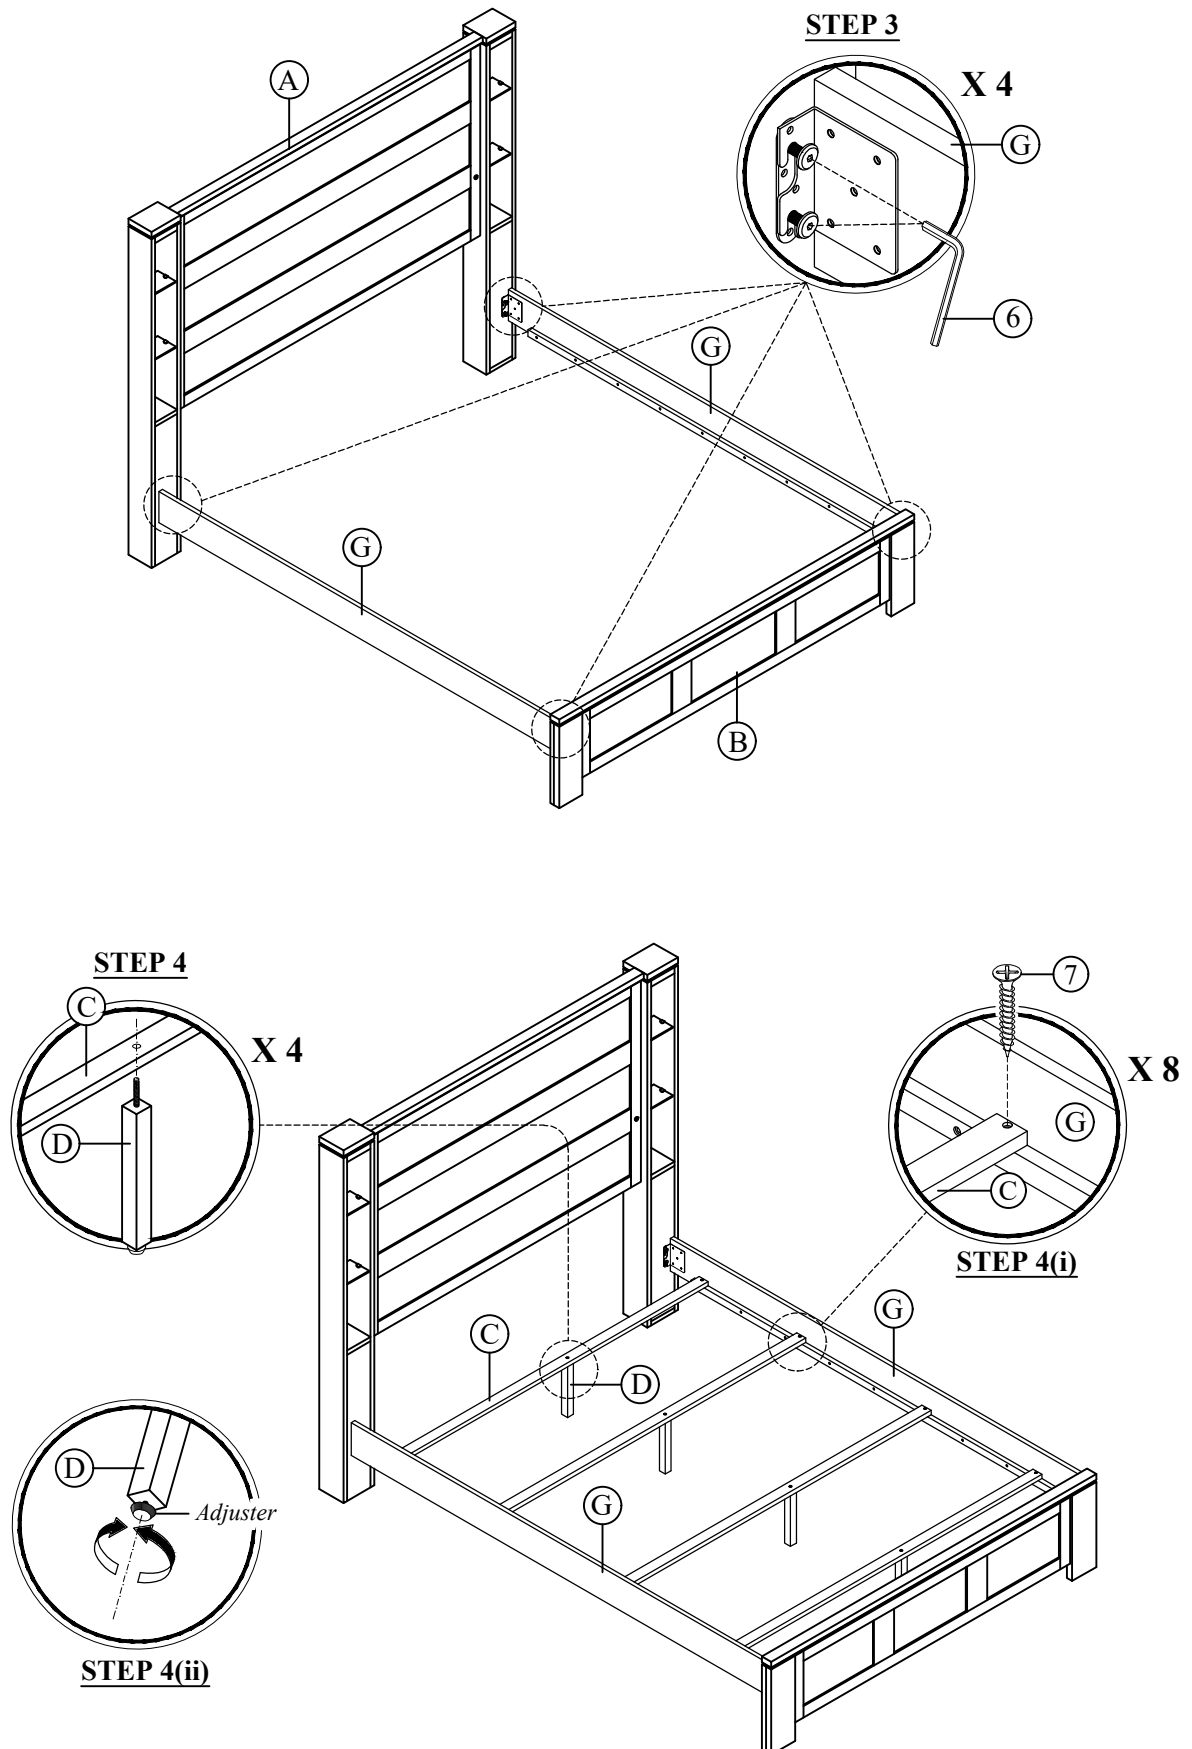

ASSEMBLY INSTRUCTION

ITEM NO: SH2525-1 / SH2525-P / SH2525-3 QUEEN BED
 SH2525-1 QUEEN PANEL HEADBOARD & FOOTBOARD.
 SH2525-P QUEEN / KING HEADBOARD LEG.
 SH2525-3 QUEEN / KING SIDE RAILS.

Thank you for purchasing this product. Please take time to read and follow the instructions below. Check that you have all parts and hardware before assembly. Parts apparently missing are often found in the packing materials. If you do not have all the parts listed, have your dealer contact us and they will be sent to you immediately.

Hardware may loosen over time. Periodically check to make sure all connection are tight. Re-tighten if necessary.

SH2525-1 PARTS LIST				HARDWARE LIST			
NO	SKETCH	DESCRIPTION	QTY	NO	SKETCH	DESCRIPTION	QTY
A		Headboard	1PC	1		Wood Dowel (M10 x 30mm)	4PCS
B		Footboard	1PC	2		JCBC Bolt (M6 x 35mm)	6PCS
C		Slat 3 Holes	4PCS	3		Spring Washer (Ø¼")	6PCS
D		Support Leg with Leveler	4PCS	4		Flat Washer (Ø¼" x 20mm)	6PCS
SH2525-P PARTS LIST				5		Allen Key (M4 x 100mm)	1PC
NO	SKETCH	DESCRIPTION	QTY	6		Allen Key (M5 x 65mm)	1PC
E		RSF Post	1PC	7		Screw (CSK M4 x 32mm)	8PCS
F		LSF Post	1PC	8		DC Adapter	1PC
SH2525-3 PARTS LIST				**ABOVE HARDWARE ARE PACKED IN SH2525-1 FOR ASSEMBLY.			
NO	SKETCH	DESCRIPTION	QTY				
G		Side Rail	2PCS				

DO NOT TIGHTEN BOLTS UNTIL COMPLETELY ASSEMBLED.

ASSEMBLY INSTRUCTION

ITEM NO: SH2525-1 / SH2525-P / SH2525-3 QUEEN BED
SH2525-1 QUEEN PANEL HEADBOARD & FOOTBOARD.
SH2525-P QUEEN / KING HEADBOARD LEG.
SH2525-3 QUEEN / KING SIDE RAILS.