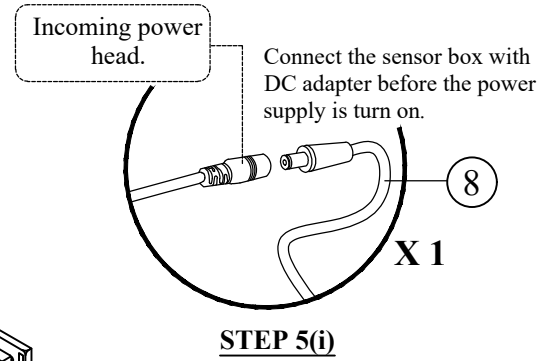

Hardware may loosen over time. Periodically check to make sure all connection are tight. Re-tighten if necessary.

SH2525-1 PARTS LIST				HARDWARE LIST			
NO	SKETCH	DESCRIPTION	QTY	NO	SKETCH	DESCRIPTION	QTY
A		Headboard	1PC	1		Wood Dowel (M10 x 30mm)	4PCS
B		Footboard	1PC	2		JCBC Bolt (M6 x 35mm)	6PCS
C		Slat 3 Holes	4PCS	3		Spring Washer (Ø¼")	6PCS
D		Support Leg with Leveler	4PCS	4		Flat Washer (Ø¼" x 20mm)	6PCS
SH2525-P PARTS LIST				5		Allen Key (M4 x 100mm)	1PC
NO	SKETCH	DESCRIPTION	QTY	6		Allen Key (M5 x 65mm)	1PC
E		RSF Post	1PC	7		Screw (CSK M4 x 32mm)	8PCS
F		LSF Post	1PC	8		DC Adapter	1PC
SH2525-3 PARTS LIST				**ABOVE HARDWARE ARE PACKED IN SH2525-1 FOR ASSEMBLY.			
NO	SKETCH	DESCRIPTION	QTY				
G		Side Rail	2PCS				

DO NOT TIGHTEN BOLTS UNTIL COMPLETELY ASSEMBLED.

ASSEMBLY INSTRUCTION

ITEM NO: SH2525-1 / SH2525-P / SH2525-3 QUEEN BED
SH2525-1 QUEEN PANEL HEADBOARD & FOOTBOARD.
SH2525-P QUEEN / KING HEADBOARD LEG.
SH2525-3 QUEEN / KING SIDE RAILS.