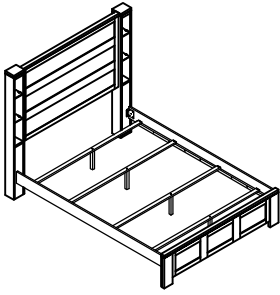

ASSEMBLY INSTRUCTION

ITEM NO: SH2525-1 / SH2525-P / SH2525-3 QUEEN BED
 SH2525-1 QUEEN PANEL HEADBOARD & FOOTBOARD.
 SH2525-P QUEEN / KING HEADBOARD LEG.
 SH2525-3 QUEEN / KING SIDE RAILS.

Thank you for purchasing this product. Please take time to read and follow the instructions below. Check that you have all parts and hardware before assembly. Parts apparently missing are often found in the packing materials. If you do not have all the parts listed, have your dealer contact us and they will be sent to you immediately.

Hardware may loosen over time. Periodically check to make sure all connection are tight. Re-tighten if necessary.

SH2525-1 PARTS LIST				HARDWARE LIST			
NO	SKETCH	DESCRIPTION	QTY	NO	SKETCH	DESCRIPTION	QTY
A		Headboard	1PC	1		Wood Dowel (M10 x 30mm)	4PCS
B		Footboard	1PC	2		JCBC Bolt (M6 x 35mm)	6PCS
C		Slat 3 Holes	4PCS	3		Spring Washer (Ø¼")	6PCS
D		Support Leg with Leveler	4PCS	4		Flat Washer (Ø¼" x 20mm)	6PCS
SH2525-P PARTS LIST				5		Allen Key (M4 x 100mm)	1PC
NO	SKETCH	DESCRIPTION	QTY	6		Allen Key (M5 x 65mm)	1PC
E		RSF Post	1PC	7		Screw (CSK M4 x 32mm)	8PCS
F		LSF Post	1PC	8		DC Adapter	1PC
SH2525-3 PARTS LIST				**ABOVE HARDWARE ARE PACKED IN SH2525-1 FOR ASSEMBLY.			
NO	SKETCH	DESCRIPTION	QTY				
G		Side Rail	2PCS				