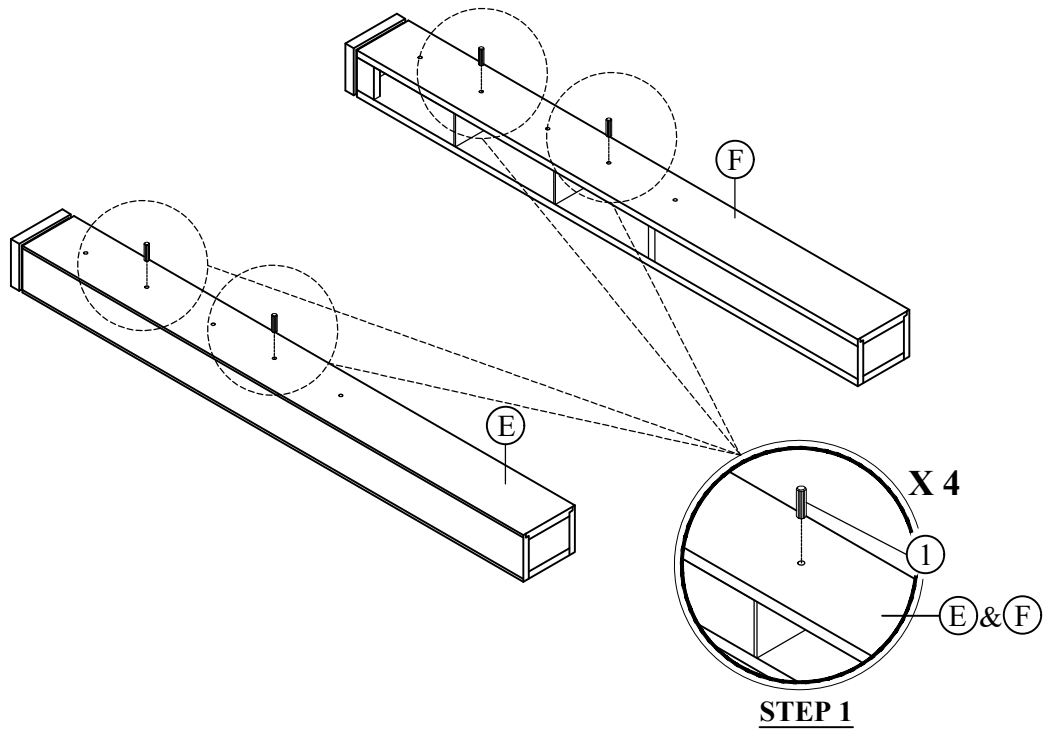

ASSEMBLY INSTRUCTION

ITEM NO: SH2525-1 / SH2525-P / SH2525-3 QUEEN BED
 SH2525-1 QUEEN PANEL HEADBOARD & FOOTBOARD.
 SH2525-P QUEEN / KING HEADBOARD LEG.
 SH2525-3 QUEEN / KING SIDE RAILS.

Thank you for purchasing this product. Please take time to read and follow the instructions below. Check that you have all parts and hardware before assembly. Parts apparently missing are often found in the packing materials. If you do not have all the parts listed, have your dealer contact us and they will be sent to you immediately.

Hardware may loosen over time. Periodically check to make sure all connection are tight. Re-tighten if necessary.

SH2525-1 PARTS LIST				HARDWARE LIST			
NO	SKETCH	DESCRIPTION	QTY	NO	SKETCH	DESCRIPTION	QTY
A		Headboard	1PC	1		Wood Dowel (M10 x 30mm)	4PCS
B		Footboard	1PC	2		JCBC Bolt (M6 x 35mm)	6PCS
C		Slat 3 Holes	4PCS	3		Spring Washer (Ø¼")	6PCS
D		Support Leg with Leveler	4PCS	4		Flat Washer (Ø¼" x 20mm)	6PCS
SH2525-P PARTS LIST				5		Allen Key (M4 x 100mm)	1PC
NO	SKETCH	DESCRIPTION	QTY	6		Allen Key (M5 x 65mm)	1PC
E		RSF Post	1PC	7		Screw (CSK M4 x 32mm)	8PCS
F		LSF Post	1PC	8		DC Adapter	1PC
SH2525-3 PARTS LIST				**ABOVE HARDWARE ARE PACKED IN SH2525-1 FOR ASSEMBLY.			
NO	SKETCH	DESCRIPTION	QTY				
G		Side Rail	2PCS				

DO NOT TIGHTEN BOLTS UNTIL COMPLETELY ASSEMBLED.

ASSEMBLY INSTRUCTION

ITEM NO: SH2525-1 / SH2525-P / SH2525-3 QUEEN BED
SH2525-1 QUEEN PANEL HEADBOARD & FOOTBOARD.
SH2525-P QUEEN / KING HEADBOARD LEG.
SH2525-3 QUEEN / KING SIDE RAILS.