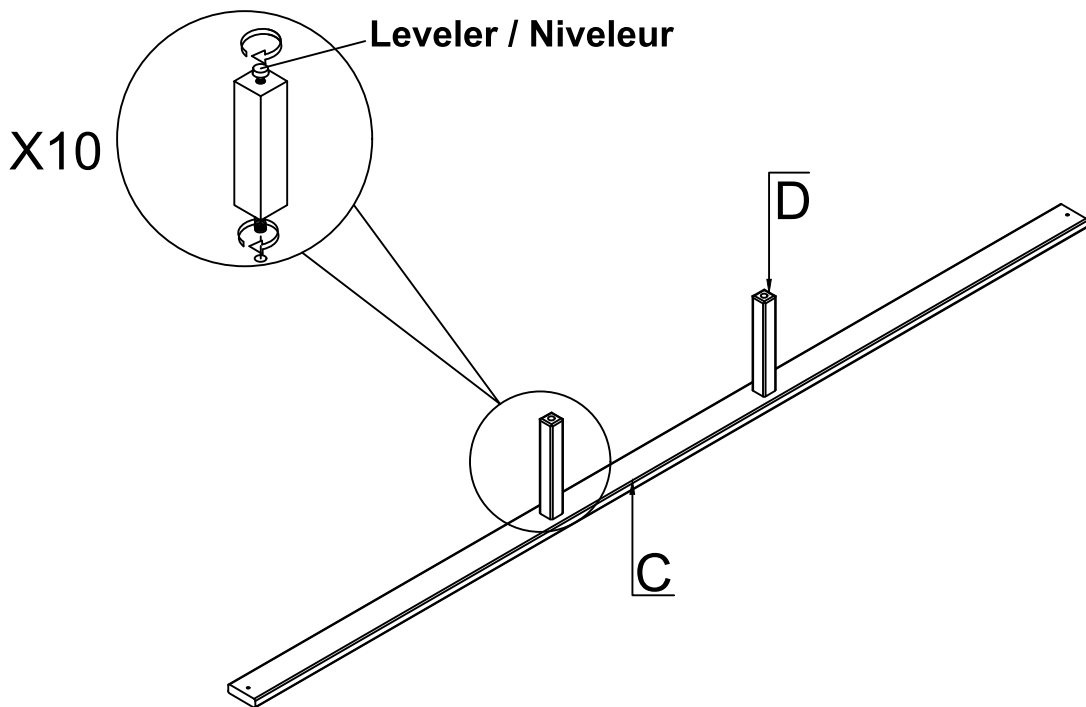

STEP 2 / ÉTAPE 2