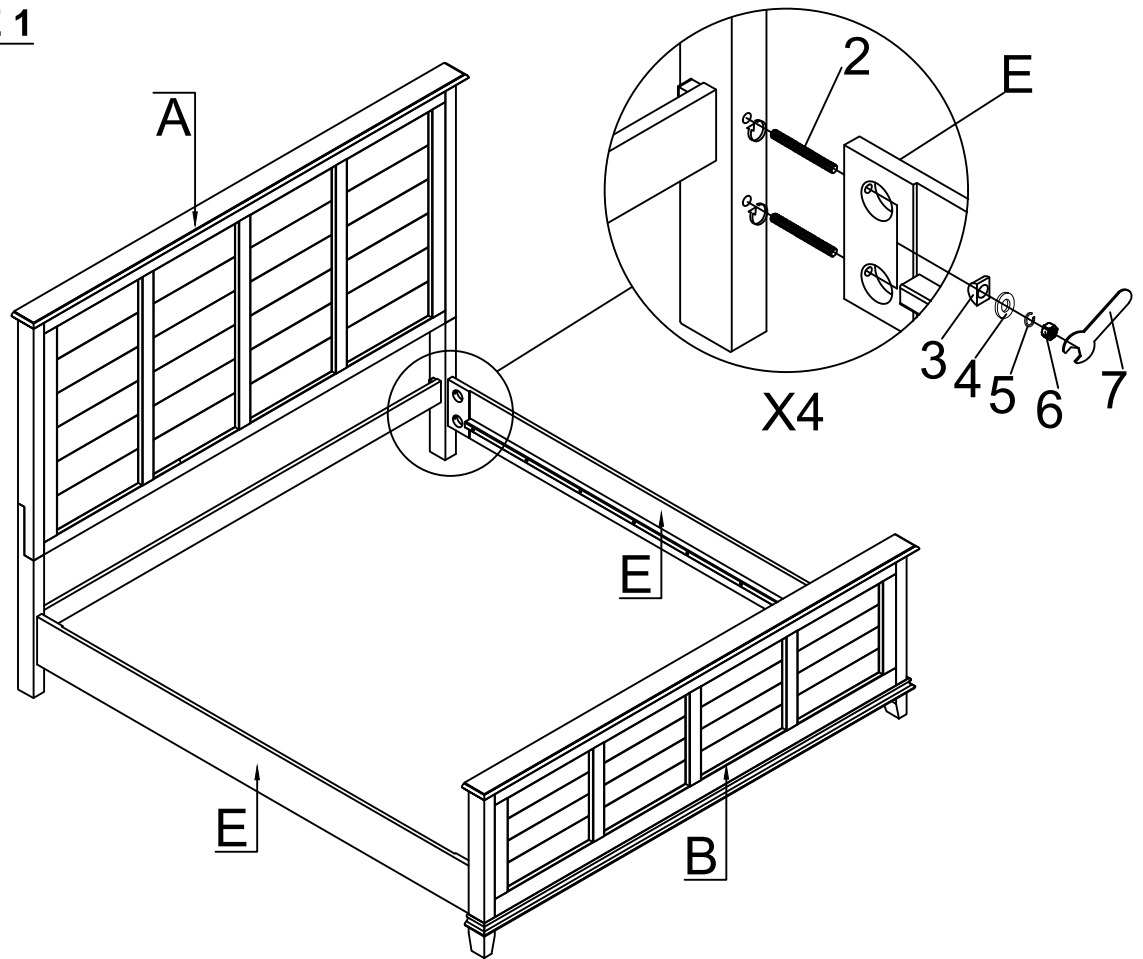

STEP 1 / ÉTAPE 1