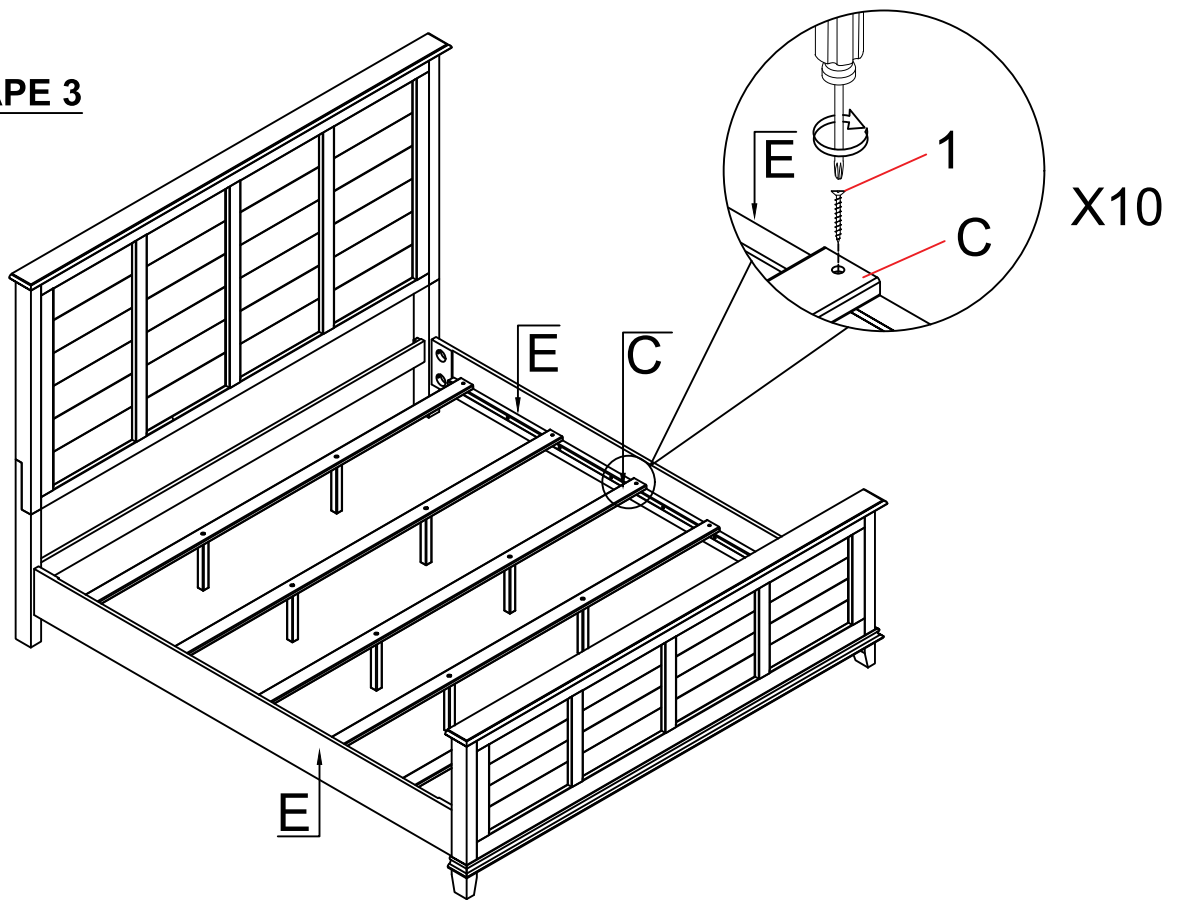

*ABOVE HARDWARE ARE PACKED IN #1463K-2 FOR ASSEMBLY

** Screw driver (not provided)

HARDWARE LIST / LISTE DE QUINCAILLERIE			
NO.	SKETCH	DESCRIPTION	Q'Ty
2		Full Thread Bolt/ Boulon Ø5/16" x 70mm	8 PCS
3		Half Moon Washer/ Rondelle De Demi-lune	8 PCS
4		Flat Washer / Rondelle Plate Ø5/16" x 16mm x 1mm	8 PCS
5		Spring Washer / Rondelle d'arrêt Ø5/16" x 12mm x 1mm	8 PCS
6		Hex Nut/ Écrou	8 PCS
7		Allen Wrench/ Clé	1 PCS

*ABOVE HARDWARE ARE PACKED IN #1463-3 FOR ASSEMBLY

STEP 1 / ÉTAPE 1

STEP 2 / ÉTAPE 2

STEP 3 / ÉTAPE 3

STEP 4 / ÉTAPE 4