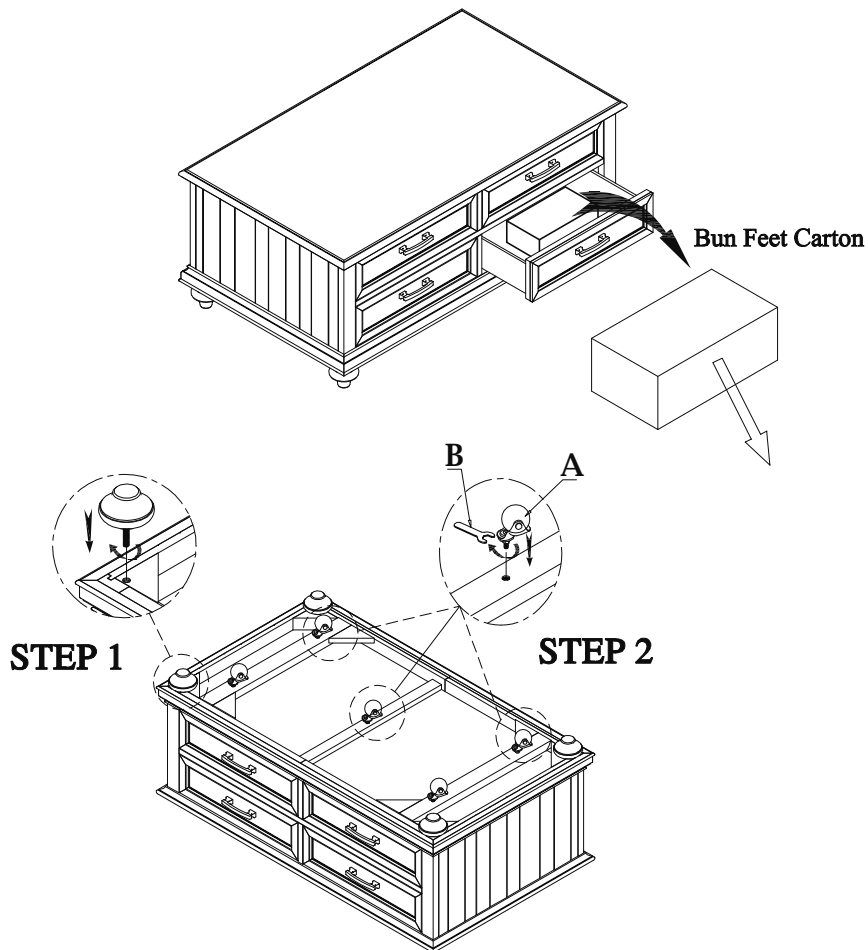

# ITEM: 1689BR-30 COCKTAIL TABLE

Thank you for purchasing this quality product. Be sure to check all packing material carefully for small parts which may have come loose inside the carton during shipment. Identify and count all parts and compare with the Parts List below.

## HARDWARE LIST

| NO. | DRAWING  | Q'TY | DESCRIPTION      |
|-----|--|------|------------------|
| A   |  | 5    | CASTER           |
| B   |  | 1    | 16mm OPEN WRENCH |

## PARTS LIST

| NO. | DRAWING   | QTY | DESCRIPTION |
|-----|---|-----|-------------|
| 1   |  | 4   | BUN FEET    |

MADE IN VIETNAM