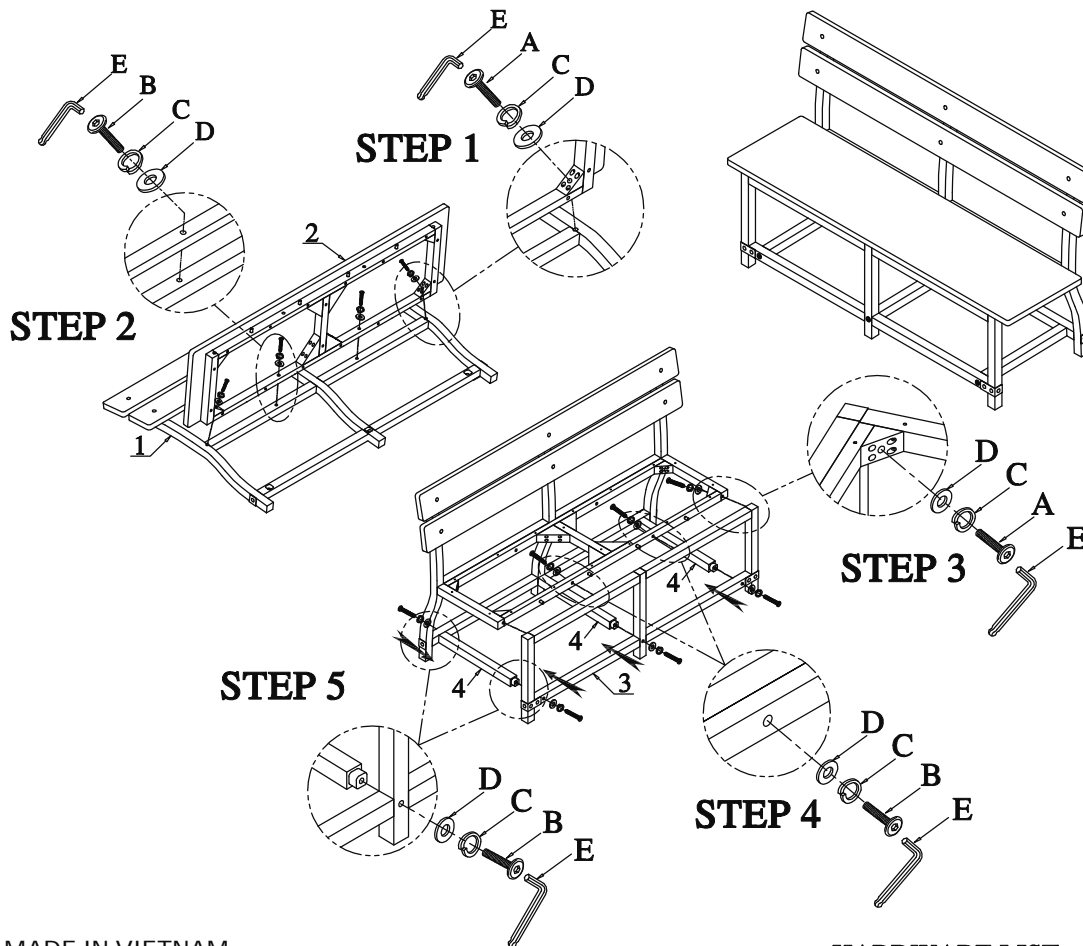

ITEM:1715-BH BENCH WITH BACK

Thank you for purchasing this quality product. Be sure to check all packing material carefully for small parts which may have come loose inside the carton during shipment. Identify and count all parts and compare with the Parts List below.

! For items use on wooden floor, hard surfaces or carpets, it is recommended to install protective pads under all legs and supports to avoid/ prevent from damages/ scratches and discoloration.

! Pour les articles Utilisés sur un plancher en bois, des surfaces dures ou tapis, il est recommandé d'installer des mordaches de protection sous tous les jambes et prend en charge pour éviter/empêcher de dommages/rayures et la décoloration.