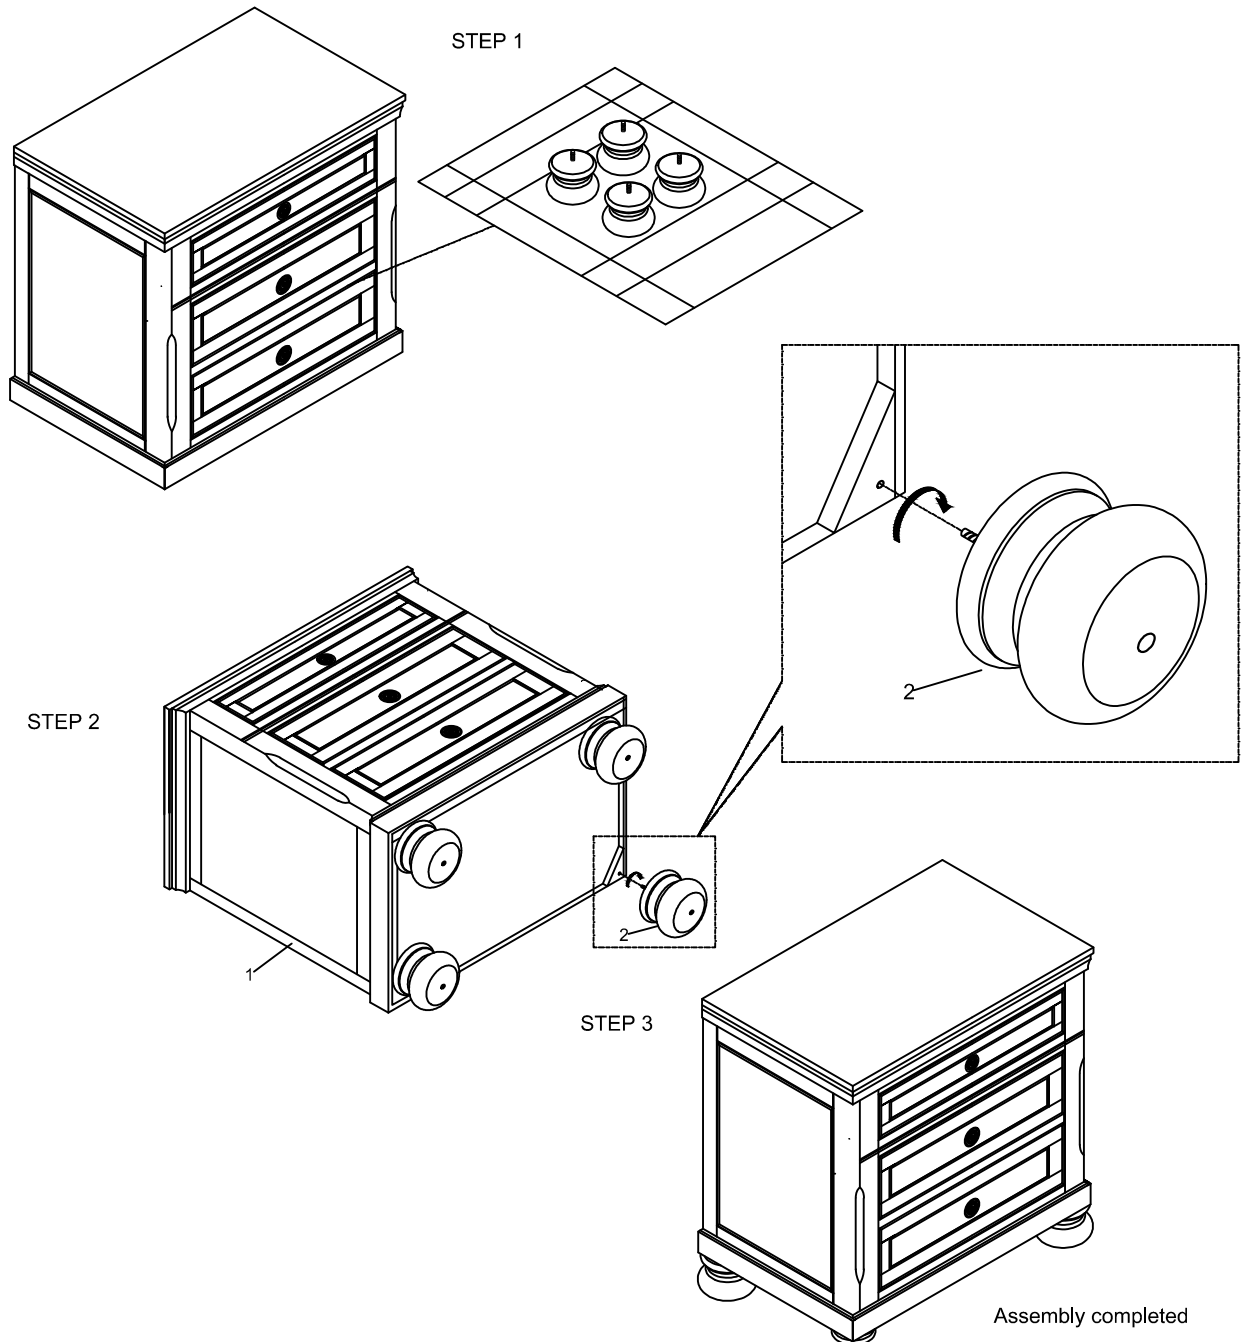

Assembly Instruction

ITEM#: 1718GY/NC/BR/CH-4 NIGHT STAND W/HIDDEN DRAWER

PART LIST

1	NIGHT STAND	1PC
2	BUN FOOT	4PCS

- For items use on wooden floor hard surfaces or carpets. It is recommended to install protective pads under all legs and supports to avoid/prevent from damages/scratches and discoloration .
- Hardware may loosen over time. Periodically check to make sure all connections are tight. Re-tight if necessary.