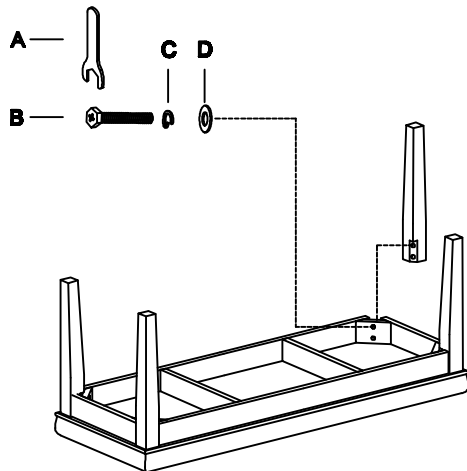

HOME ELEGANCE

PART LIST:

ASSEMBLY INSTRUCTION

5070-13 BENCH

Bench Seat
1pc

Bench leg
4pcs

HARDWARE LIST

HARDWARE LIST				
A		L-ALLEN KEY	12mm	1 PC
B		Bolt	Ø5/16"x2-1/2"	8 PCS
C		Spring Washer	Ø5/16"	8 PCS
D		Flat Washer	Ø5/16"xØ23mm	8 PCS

STEP 1

COMPLETED