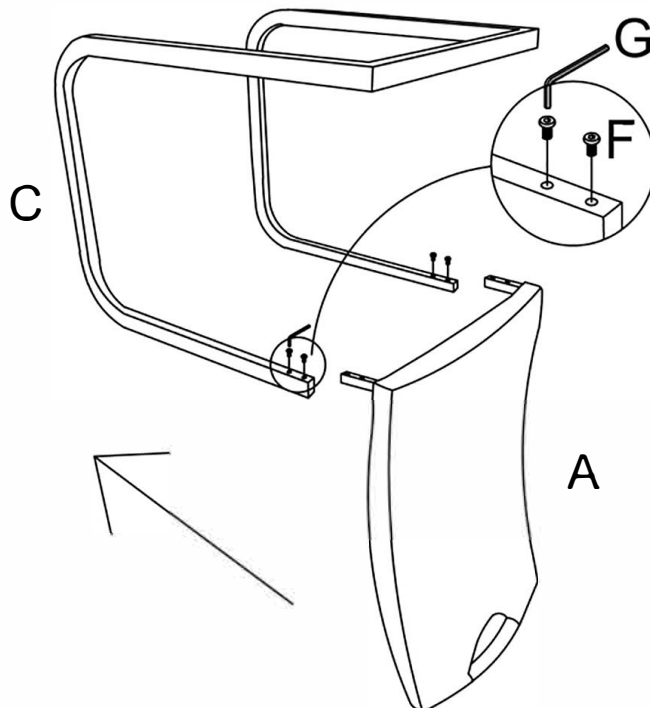

ASSEMBLY INSTRUCTION

ITEM#:5599S/5599NS

DESCRIPTION: SIDE CHAIR

NO.	PARTS LIST		QTY	NO.	HARDWARE LIST		QTY
A		CHAIR BACK	1	D		FLAT WASHER	4
				E		ALLEN BOLT M6*20MM	4
B		SEAT CUSHION	1	F		ALLEN BOLT M6*16MM	4
				G		ALLEN KEY 5MM	1
C		LEG FRAME	1				