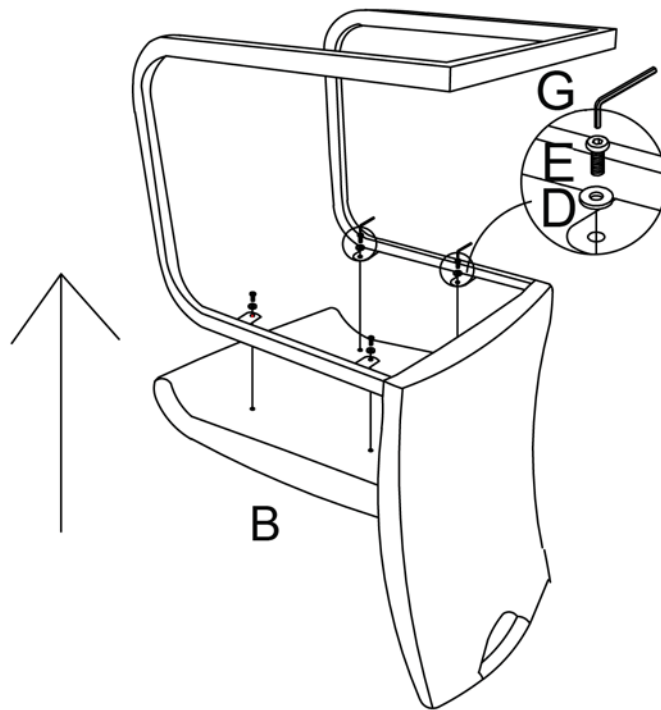

ASSEMBLY INSTRUCTION

ITEM#:5599S/5599NS

DESCRIPTION: SIDE CHAIR

NO.	PARTS LIST		QTY	NO.	HARDWARE LIST		QTY
A		CHAIR BACK	1	D		FLAT WASHER	4
				E		ALLEN BOLT M6*20MM	4
B		SEAT CUSHION	1	F		ALLEN BOLT M6*16MM	4
				G		ALLEN KEY 5MM	1
C		LEG FRAME	1				

STEP 1

STEP 2

STEP 3
COMPLETED

For items use on wooden floor, hard surfaces or carpets, it is recommended to install protective pads under all legs and supports to avoid/prevent from damages/scratches and discoloration