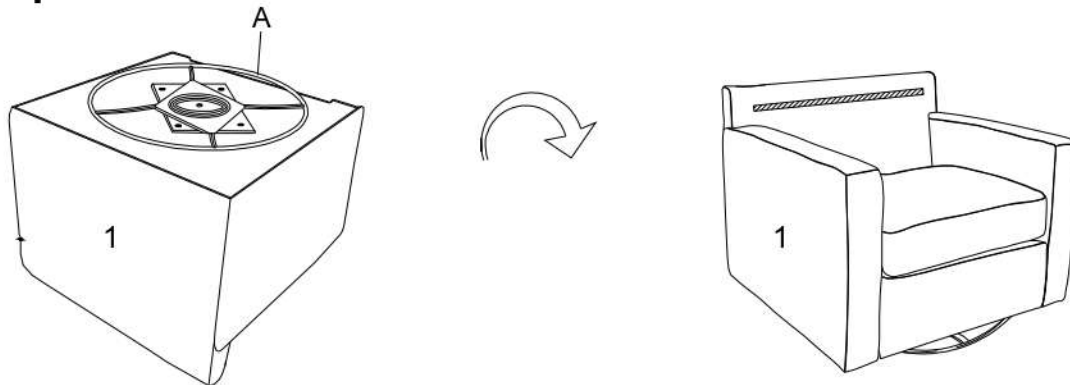

ASSEMBLY INSTRUCTION

ITEM NO: 9630BE/GY-1SW

SWIVEL CHAIR

NOTE: Do not use power tools for assembly. Power tools increase the risk of over tightening which lead to splitting or cracking the wood.

No	Description	Diagram	Quantily
1	Seat		1
2	Back cushion		1
3	Pillow 10"*24"		1

ASSEMBLY INSTRUCTION

ITEM NO :9630BE-1SW

Step 1

Step 2

Care Instruction for Boucle Furniture:

In order to maintain the original appearance of your Boucle furniture, please follow below simple care procedures: