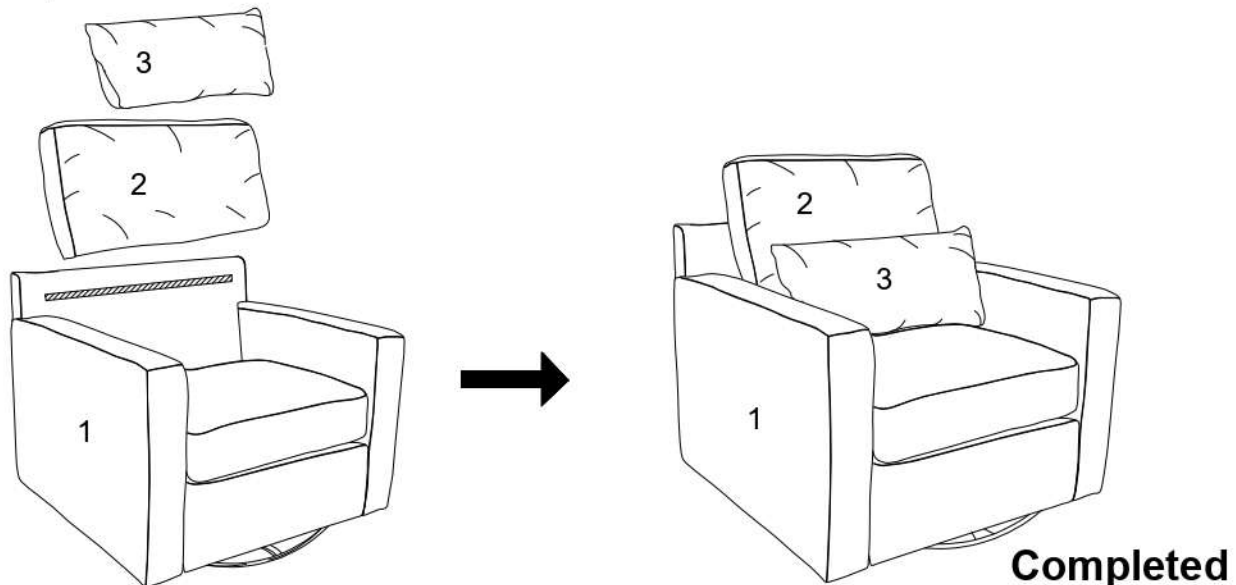

ASSEMBLY INSTRUCTION

ITEM NO: 9630BE/GY-1SW

SWIVEL CHAIR

NOTE: Do not use power tools for assembly. Power tools increase the risk of over tightening which lead to splitting or cracking the wood.

No	Description	Diagram	Quantily
1	Seat		1
2	Back cushion		1
3	Pillow 10"*24"		1

ASSEMBLY INSTRUCTION

ITEM NO :9630BE-1SW

Step 1

Step 2

Care Instruction for Boucle Furniture:

In order to maintain the original appearance of your Boucle furniture, please follow below simple care procedures: