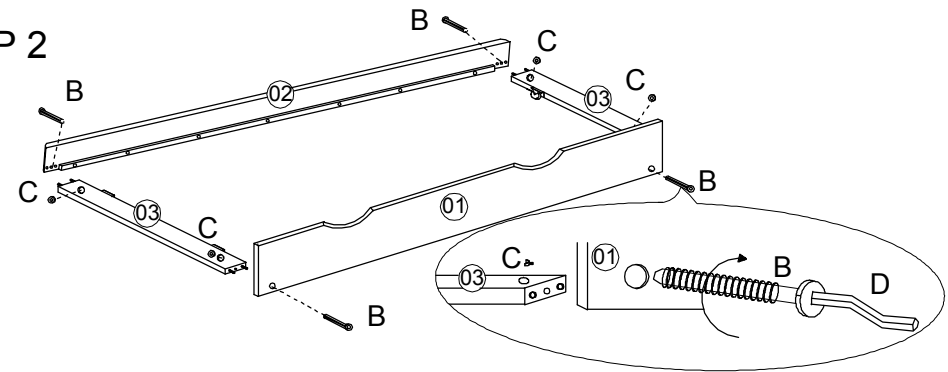

HOMELEGANCE

PART LIST:

ASSEMBLY INSTRUCTION

B2013DC-R Twin Trundle unit

01 Front panel 1PC

02 Back Rail 1PC

03 Stretcher 2PCS

04 Slat 12 PCS

STEP 1

STEP 2

STEP 3

COMPLETED!

HARDWARE LIST

A		Wood dowel	1 3/16"	8PCS	D		Wrench		1PC
B		Bolt	1/4"X2 3/4"	4PCS	E		Screw	5/32"X1 3/8"	24PCS
C		Washer		4PCS					