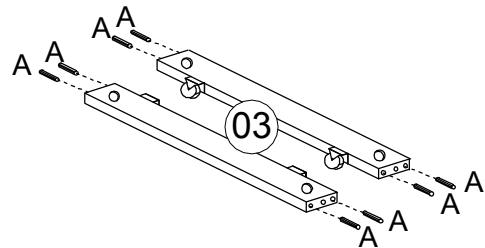

HOMELEGANCE

PART LIST:

ASSEMBLY INSTRUCTION

B2013DC-R Twin Trundle unit

01 Front panel 1PC

02 Back Rail 1PC

03 Stretcher 2PCS

04 Slat 12 PCS

STEP 1

STEP 2

STEP 3

COMPLETED!

HARDWARE LIST

A		Wood dowel	1 3/16"	8PCS	D		Wrench		1PC
B		Bolt	1/4"X2 3/4"	4PCS	E		Screw	5/32"X1 3/8"	24PCS
C		Washer		4PCS					