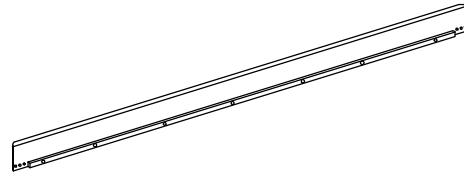

HOMELEGANCE

PART LIST:

ASSEMBLY INSTRUCTION

B2013DC-R Twin Trundle unit

01 Front panel 1PC

02 Back Rail 1PC

03 Stretcher 2PCS

04 Slat 12 PCS