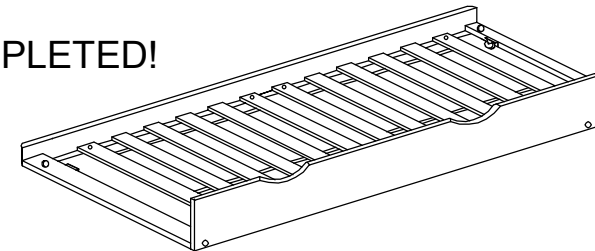

HOMELEGANCE

PART LIST:

ASSEMBLY INSTRUCTION

B2013DC-R Twin Trundle unit

01 Front panel 1PC

02 Back Rail 1PC

03 Stretcher 2PCS

04 Slat 12 PCS

STEP 1

STEP 2

STEP 3

COMPLETED!

HARDWARE LIST

A		Wood dowel	1 3/16"	8PCS	D		Wrench		1PC
B		Bolt	1/4"X2 3/4"	4PCS	E		Screw	5/32"X1 3/8"	24PCS
C		Washer		4PCS					