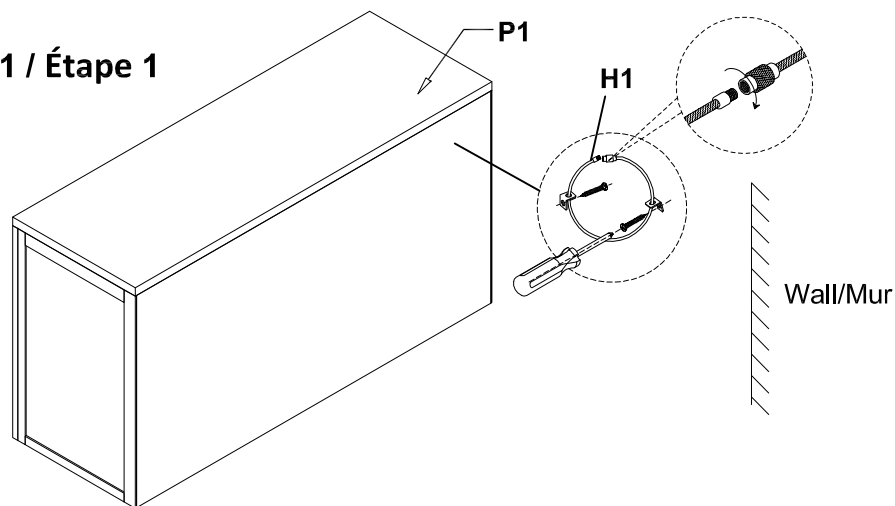

Step 1 / Étape 1