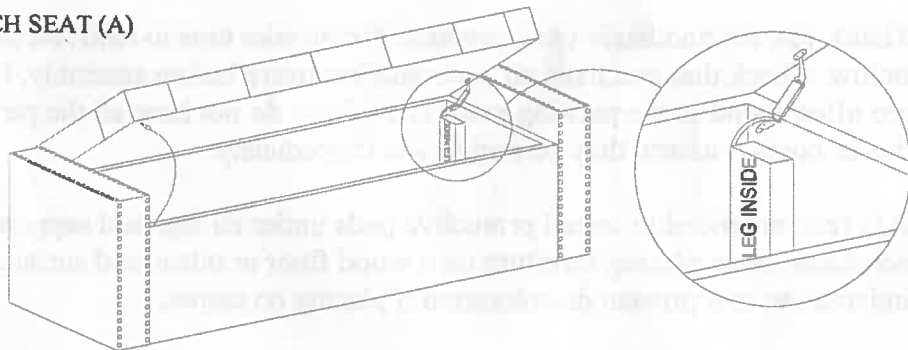

ASSEMBLY INSTRUCTION

GROUP NO.:SH228-BH STORAGE BENCH

ITEM NO.:SH228BLU-BH STORAGE BENCH WITH BLUE VELVET
SH228GRY-BH STORAGE BENCH WITH GREY VELVET
SH228BLK-BH STORAGE BENCH WITH BLACK VELVET
SH228PNK-BH STORAGE BENCH WITH PINK VELVET
SH228-BH STORAGE BENCH WITH SILVER PU

STEP 1
OPEN THE TOP OF BENCH SEAT (A)