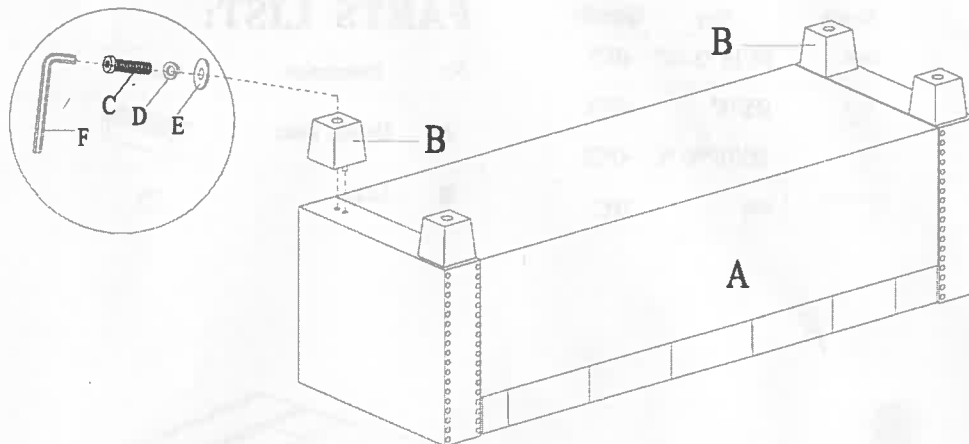

STEP 2
FASTEN THE LEGS (B) TO THE BOTTOM OF BENCH SEAT (A)