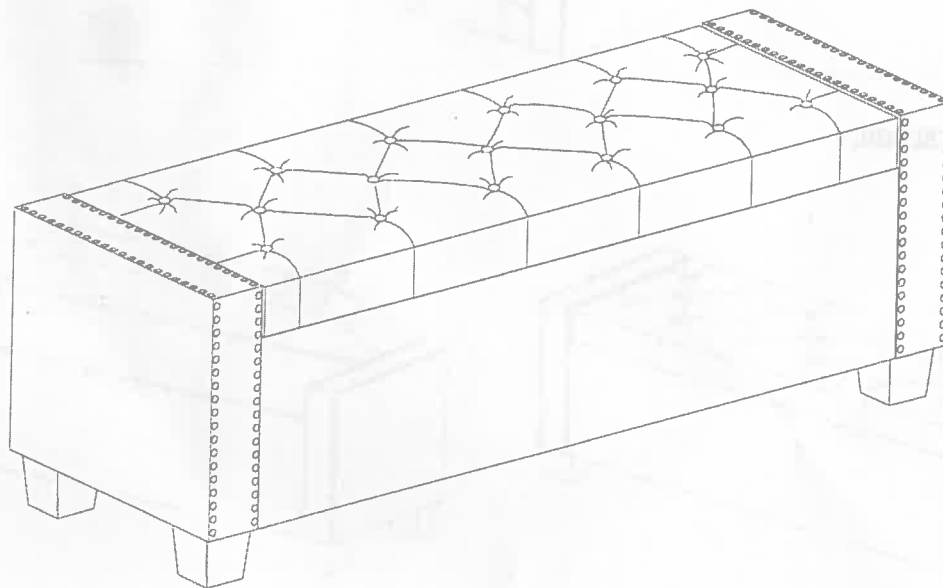

ASSEMBLY INSTRUCTION

GROUP NO.:SH228-BH STORAGE BENCH

ITEM NO.:SH228BLU-BH STORAGE BENCH WITH BLUE VELVET
 SH228GRY-BH STORAGE BENCH WITH GREY VELVET
 SH228BLK-BH STORAGE BENCH WITH BLACK VELVET
 SH228PNK-BH STORAGE BENCH WITH PINK VELVET
 SH228-BH STORAGE BENCH WITH SILVER PU

▲ It is recommended to install protective pads under all legs and supports to avoid damage or scratches when placing furniture on a wood floor or other hard surface, and to limit indentation and prevent discoloration if placing on carpet.

HARDWARE LIST:

No.	Description	Sketch	Size	Quantity
C	Bolt		Ø5/16"*2-1/2"	4PCS
D	Spring Washer		Ø5/16"	4PCS
E	Flat Washer		Ø5/16"*Ø19	4PCS
F	Allen Key		4mm	1PC

PARTS LIST:

No.	Description	Sketch	Quantity
A	Bench Seat		1 PC
B	Legs		4 PCS