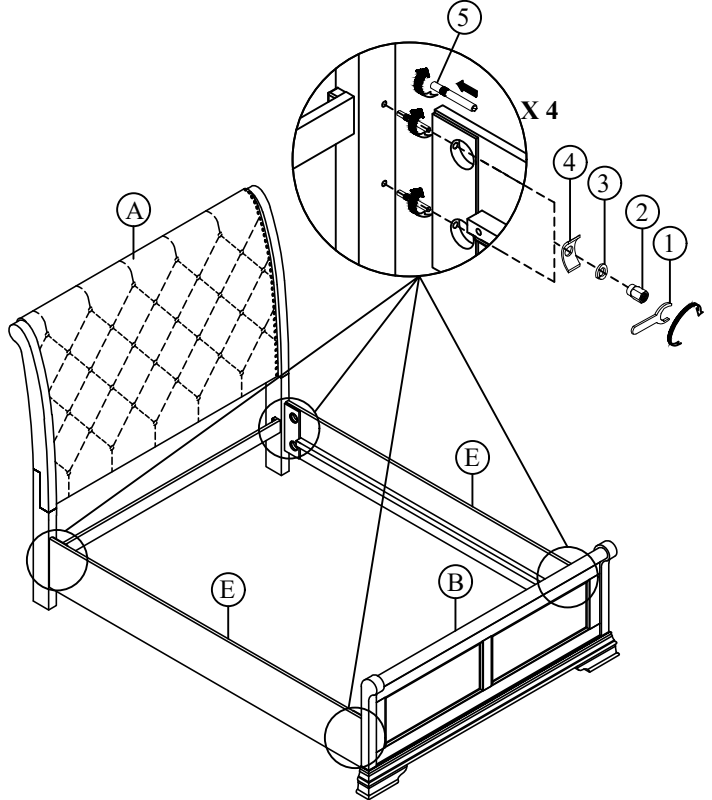

ASSEMBLY INSTRUCTION

ITEM NO: SH2859K-1/2/3 & SH2859KN-1/2/3 KING BED

SH2859K-1/SH2859KN-1 KING SLEIGH HEADBOARD/KING UPHOLSTERED HEADBOARD

SH2859K-2 KING PANEL FOOTBOARD, SLATS & SUPPORT LEGS

SH2859-3 QUEEN / KING SIDE RAILS

STEP 1

STEP 1

STEP 2