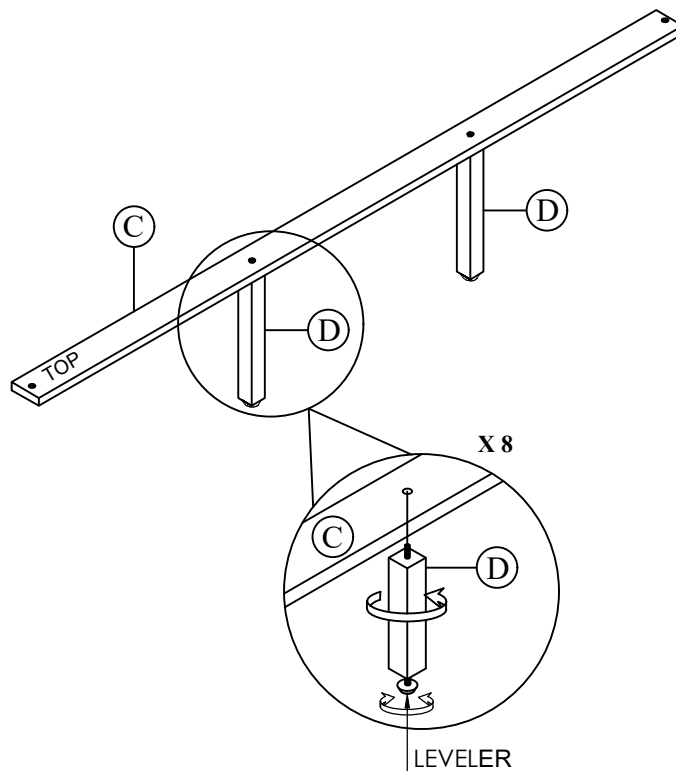

ASSEMBLY INSTRUCTION

ITEM NO: SH2859K-1/2/3 & SH2859KN-1/2/3 KING BED

SH2859K-1/SH2859KN-1 KING SLEIGH HEADBOARD/KING UPHOLSTERED HEADBOARD

SH2859K-2 KING PANEL FOOTBOARD, SLATS & SUPPORT LEGS

SH2859-3 QUEEN / KING SIDE RAILS

STEP 1

STEP 1

STEP 2