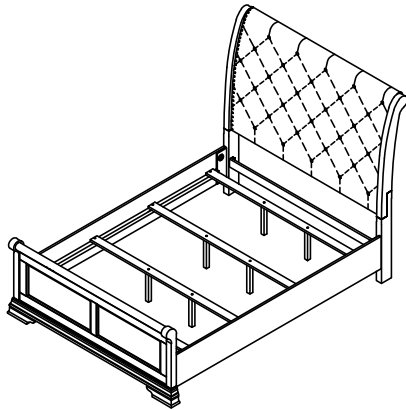

# ASSEMBLY INSTRUCTION

ITEM NO: SH2859K-1/2/3 & SH2859KN-1/2/3 KING BED

SH2859K-1/SH2859KN-1 KING SLEIGH HEADBOARD/KING UPHOLSTERED HEADBOARD

SH2859K-2 KING PANEL FOOTBOARD, SLATS & SUPPORT LEGS

SH2859-3 QUEEN / KING SIDE RAILS

⚠ Hardware may loosen over time. Periodically check to make sure all connections are tight. Re-tighten if necessary.

⚠ Foundation/ box spring required, sold separately.

SH2859K-1/SH2859KN-1 PARTS LIST			
NO	SKETCH	DESCRIPTION	Q'TY
A		KING SLEIGH HEADBOARD/UPHOLSTERED HEADBOARD	1 pc