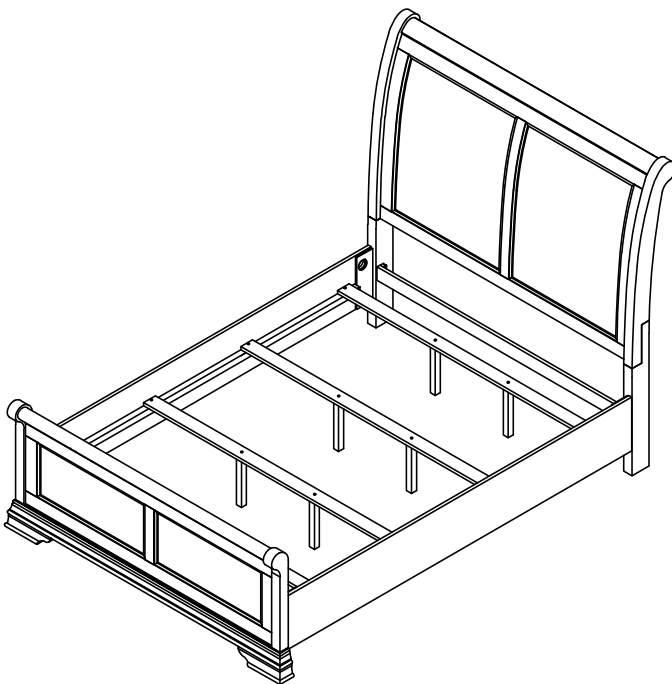

ASSEMBLY INSTRUCTION

ITEM NO: SH2859K-1/2/3 & SH2859KN-1/2/3 KING BED

SH2859K-1/SH2859KN-1 KING SLEIGH HEADBOARD/KING UPHOLSTERED HEADBOARD

SH2859K-2 KING PANEL FOOTBOARD, SLATS & SUPPORT LEGS

SH2859-3 QUEEN / KING SIDE RAILS

STEP 3

STEP 3

Completed

Completed