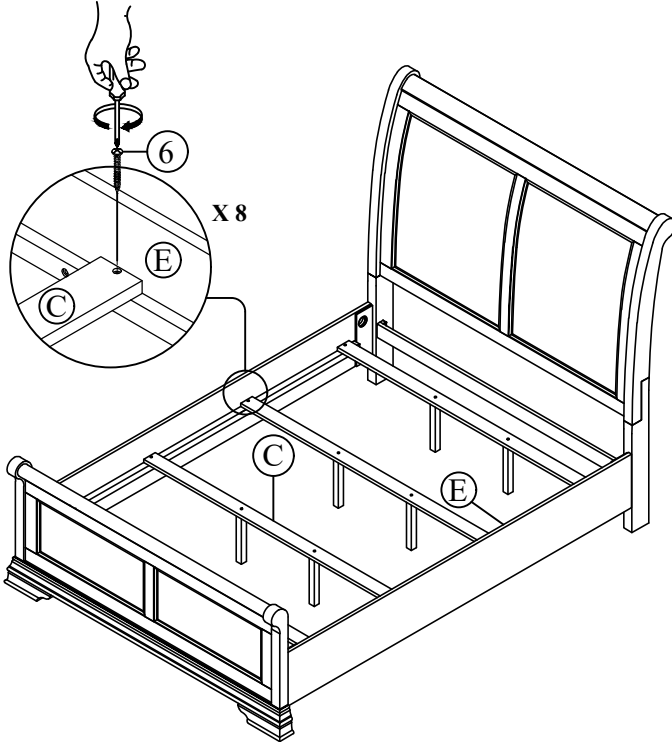

## STEP 2

# ASSEMBLY INSTRUCTION

ITEM NO: SH2859K-1/2/3 & SH2859KN-1/2/3 KING BED

SH2859K-1/SH2859KN-1 KING SLEIGH HEADBOARD/KING UPHOLSTERED HEADBOARD

SH2859K-2 KING PANEL FOOTBOARD, SLATS & SUPPORT LEGS

SH2859-3 QUEEN / KING SIDE RAILS

## STEP 3