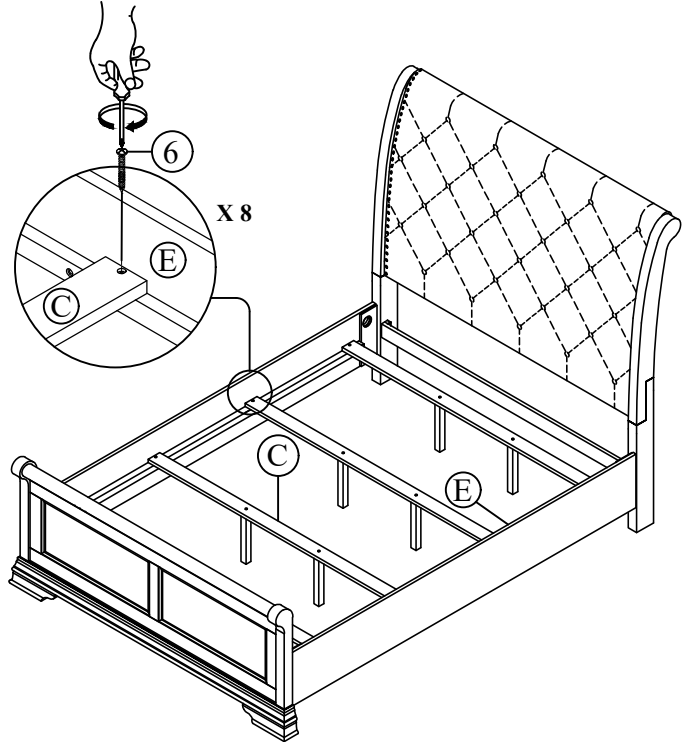

ASSEMBLY INSTRUCTION

ITEM NO: SH2859K-1/2/3 & SH2859KN-1/2/3 KING BED

SH2859K-1/SH2859KN-1 KING SLEIGH HEADBOARD/KING UPHOLSTERED HEADBOARD

SH2859K-2 KING PANEL FOOTBOARD, SLATS & SUPPORT LEGS

SH2859-3 QUEEN / KING SIDE RAILS

STEP 3

STEP 3

Completed

Completed