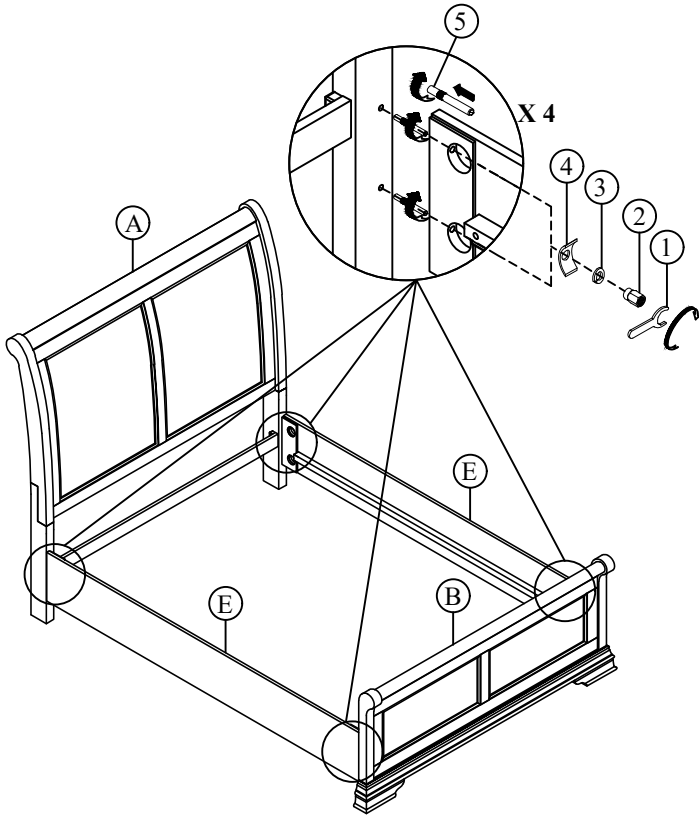

SH2859K-2 PARTS LIST			
NO	SKETCH	DESCRIPTION	Q'TY
B		KING PANEL FOOTBOARD	1 pc
C		SLATS	4 pcs
D		SUPPORT LEGS	8 pcs

SH2859-3 PART LIST			
NO	SKETCH	DESCRIPTION	Q'TY
E		QUEEN/KING SIDE RAIL	2 pcs

HARDWARE LIST				
NO	SKETCH	DESCRIPTION	SIZE	Q'TY
1		WRENCH KEY	1/2" x 3 1/2"	1 pc
2		HEX NUT	Ø5/16" x 1/2" x 11/16"	8 pcs
3		SPRING WASHER	Ø5/16" x 1/2" x 11/32" x 1/12"	8 pcs
4		CURVE WASHER	Ø5/16" x 1 1/2" x 11/32" x 9/16" x 1/16"	8 pcs
5		BOLT	Ø5/16 x 3 1/2"	8 pcs
6		SCREW	M4 x 1 1/6"	8 pcs

# ASSEMBLY INSTRUCTION

ITEM NO: SH2859K-1/2/3 & SH2859KN-1/2/3 KING BED

SH2859K-1/SH2859KN-1 KING SLEIGH HEADBOARD/KING UPHOLSTERED HEADBOARD

SH2859K-2 KING PANEL FOOTBOARD, SLATS & SUPPORT LEGS

SH2859-3 QUEEN / KING SIDE RAILS

## STEP 1