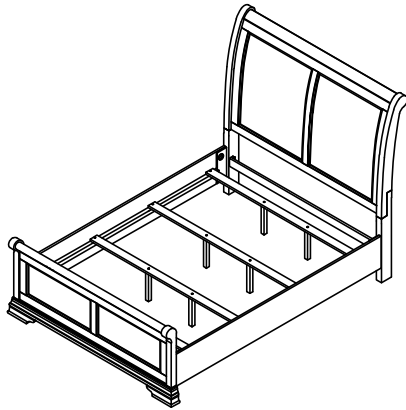

# ASSEMBLY INSTRUCTION

ITEM NO: SH2859K-1/2/3 & SH2859KN-1/2/3 KING BED

SH2859K-1/SH2859KN-1 KING SLEIGH HEADBOARD/KING UPHOLSTERED HEADBOARD

SH2859K-2 KING PANEL FOOTBOARD, SLATS & SUPPORT LEGS

SH2859-3 QUEEN / KING SIDE RAILS