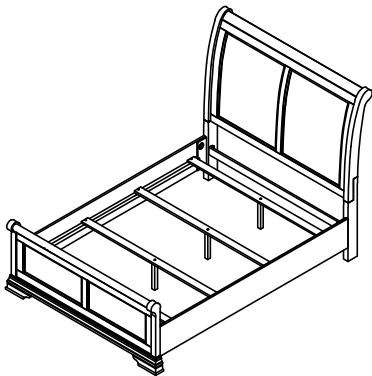

ASSEMBLY INSTRUCTION

ITEM NO: SH2859-1/2/3 & SH2859N-1/2/3 QUEEN BED

SH2859-1/SH2859N-1 QUEEN SLEIGH HEADBOARD/QUEEN UPHOLSTERED HEADBOARD

SH2859-2 QUEEN PANEL FOOTBOARD, SLATS & SUPPORT LEGS

SH2859-3 QUEEN / KING SIDE RAILS

SH2859-1/SH2859N-1 PARTS LIST			
NO	SKETCH	DESCRIPTION	Q'TY
A		QUEEN SLEIGH HEADBOARD/UPHOLSTERED HEADBOARD	1 pc

SH2859-2 PARTS LIST			
NO	SKETCH	DESCRIPTION	Q'TY
B		QUEEN PANEL FOOTBOARD	1 pc
C		SLATS	4 pcs
D		SUPPORT LEGS	4 pcs

SH2859-3 PART LIST			
NO	SKETCH	DESCRIPTION	Q'TY
E		QUEEN/KING SIDE RAIL	2 pcs

HARDWARE LIST				
NO	SKETCH	DESCRIPTION	SIZE	Q'TY
1		WRENCH KEY	1/2" x 3 1/2"	1 pc
2		HEX NUT	Ø5/16" x 1/2" x 11/16"	8 pcs
3		SPRING WASHER	Ø5/16" x 1/2" x 11/32" x 1/12"	8 pcs
4		CURVE WASHER	Ø5/16" x 1 1/2" x 11/32" x 9/16" x 1/16"	8 pcs
5		BOLT	Ø5/16 x 3 1/2"	8 pcs
6		SCREW	M4 x 1 1/6"	8 pcs