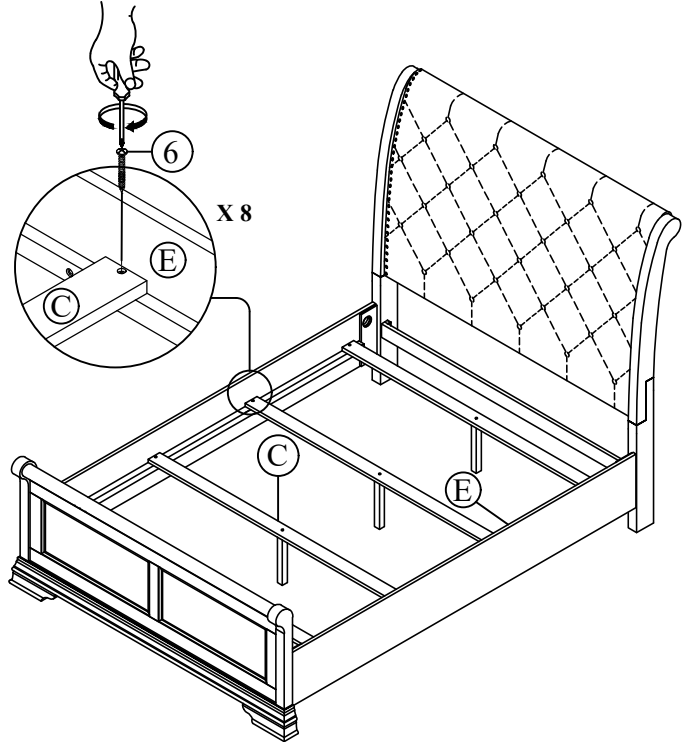

SH2859-3 PART LIST			
NO	SKETCH	DESCRIPTION	Q'TY
E		QUEEN/KING SIDE RAIL	2 pcs

HARDWARE LIST				
NO	SKETCH	DESCRIPTION	SIZE	Q'TY
1		WRENCH KEY	1/2" x 3 1/2"	1 pc
2		HEX NUT	Ø5/16" x 1/2" x 11/16"	8 pcs
3		SPRING WASHER	Ø5/16" x 1/2" x 11/32" x 1/12"	8 pcs
4		CURVE WASHER	Ø5/16" x 1 1/2" x 11/32" x 9/16" x 1/16"	8 pcs
5		BOLT	Ø5/16 x 3 1/2"	8 pcs
6		SCREW	M4 x 1 1/6"	8 pcs

SH2859-1/SH2859N-1 QUEEN SLEIGH HEADBOARD/QUEEN UPHOLSTERED HEADBOARD

SH2859-2 QUEEN PANEL FOOTBOARD, SLATS & SUPPORT LEGS

SH2859-3 QUEEN / KING SIDE RAILS

STEP 1

STEP 1

STEP 2

ASSEMBLY INSTRUCTION

ITEM NO: SH2859-1/2/3 & SH2859N-1/2/3 QUEEN BED

SH2859-1/SH2859N-1 QUEEN SLEIGH HEADBOARD/QUEEN UPHOLSTERED HEADBOARD

SH2859-2 QUEEN PANEL FOOTBOARD, SLATS & SUPPORT LEGS

SH2859-3 QUEEN / KING SIDE RAILS

STEP 3

STEP 3

Completed

Completed