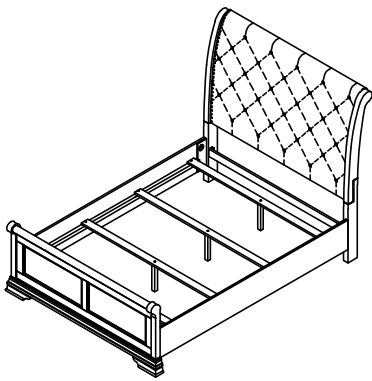

ASSEMBLY INSTRUCTION

ITEM NO: SH2859-1/2/3 & SH2859N-1/2/3 QUEEN BED

SH2859-1/SH2859N-1 QUEEN SLEIGH HEADBOARD/QUEEN UPHOLSTERED HEADBOARD

SH2859-2 QUEEN PANEL FOOTBOARD, SLATS & SUPPORT LEGS

SH2859-3 QUEEN / KING SIDE RAILS

SH2859-3 PART LIST			
NO	SKETCH	DESCRIPTION	Q'TY
E		QUEEN/KING SIDE RAIL	2 pcs

HARDWARE LIST				
NO	SKETCH	DESCRIPTION	SIZE	Q'TY
1		WRENCH KEY	1/2" x 3 1/2"	1 pc
2		HEX NUT	Ø5/16" x 1/2" x 11/16"	8 pcs
3		SPRING WASHER	Ø5/16" x 1/2" x 11/32" x 1/12"	8 pcs
4		CURVE WASHER	Ø5/16" x 1 1/2" x 11/32" x 9/16" x 1/16"	8 pcs
5		BOLT	Ø5/16 x 3 1/2"	8 pcs
6		SCREW	M4 x 1 1/6"	8 pcs