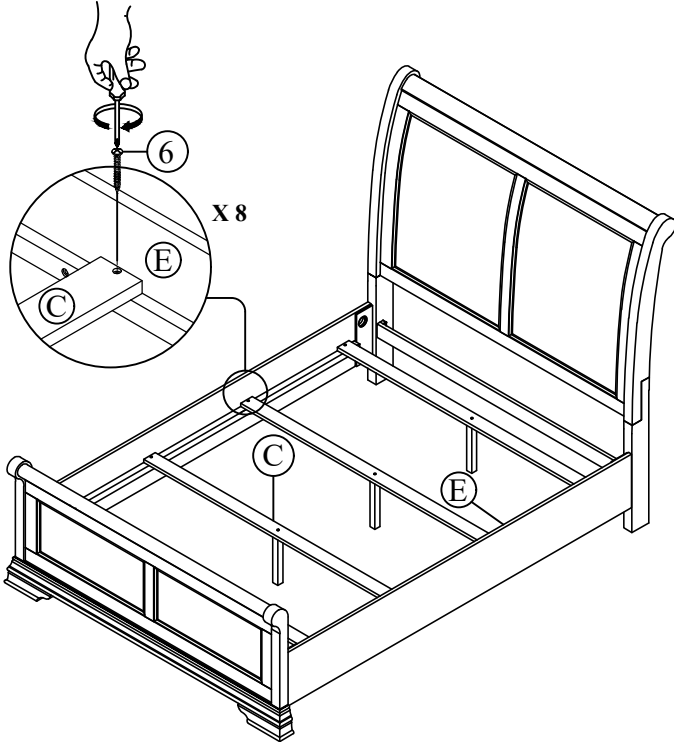

ASSEMBLY INSTRUCTION

ITEM NO: SH2859-1/2/3 & SH2859N-1/2/3 QUEEN BED

SH2859-1/SH2859N-1 QUEEN SLEIGH HEADBOARD/QUEEN UPHOLSTERED HEADBOARD

SH2859-2 QUEEN PANEL FOOTBOARD, SLATS & SUPPORT LEGS

SH2859-3 QUEEN / KING SIDE RAILS

STEP 3