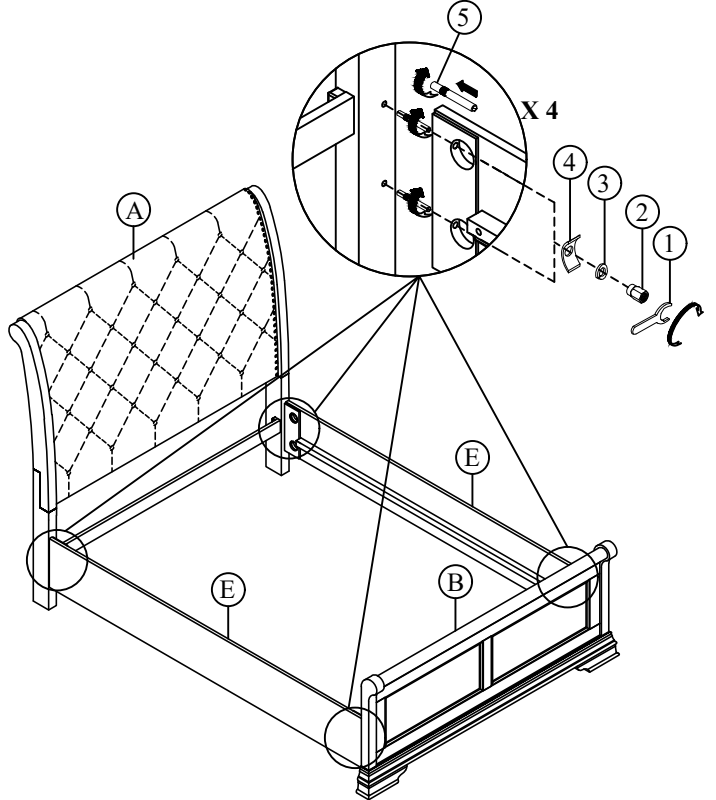

SH2859-3 PART LIST			
NO	SKETCH	DESCRIPTION	Q'TY
E		QUEEN/KING SIDE RAIL	2 pcs

HARDWARE LIST				
NO	SKETCH	DESCRIPTION	SIZE	Q'TY
1		WRENCH KEY	1/2" x 3 1/2"	1 pc
2		HEX NUT	Ø5/16" x 1/2" x 11/16"	8 pcs
3		SPRING WASHER	Ø5/16" x 1/2" x 11/32" x 1/12"	8 pcs
4		CURVE WASHER	Ø5/16" x 1 1/2" x 11/32" x 9/16" x 1/16"	8 pcs
5		BOLT	Ø5/16 x 3 1/2"	8 pcs
6		SCREW	M4 x 1 1/6"	8 pcs

**ABOVE HARDWARE ARE PACKED IN #SH2859-2 FOR ASSEMBLY

*SCREWDRIVER (NOT PROVIDED) 

MADE IN VIETNAM

Page 1 of 3

DO NOT TIGHTEN BOLTS COMPLETELY ASSEMBLED

ASSEMBLY INSTRUCTION

ITEM NO: SH2859-1/2/3 & SH2859N-1/2/3 QUEEN BED

SH2859-1/SH2859N-1 QUEEN SLEIGH HEADBOARD/QUEEN UPHOLSTERED HEADBOARD

SH2859-2 QUEEN PANEL FOOTBOARD, SLATS & SUPPORT LEGS

SH2859-3 QUEEN / KING SIDE RAILS

STEP 1

STEP 1

STEP 2

ASSEMBLY INSTRUCTION

ITEM NO: SH2859-1/2/3 & SH2859N-1/2/3 QUEEN BED

SH2859-1/SH2859N-1 QUEEN SLEIGH HEADBOARD/QUEEN UPHOLSTERED HEADBOARD

SH2859-2 QUEEN PANEL FOOTBOARD, SLATS & SUPPORT LEGS

SH2859-3 QUEEN / KING SIDE RAILS

STEP 3

STEP 3

Completed

Completed