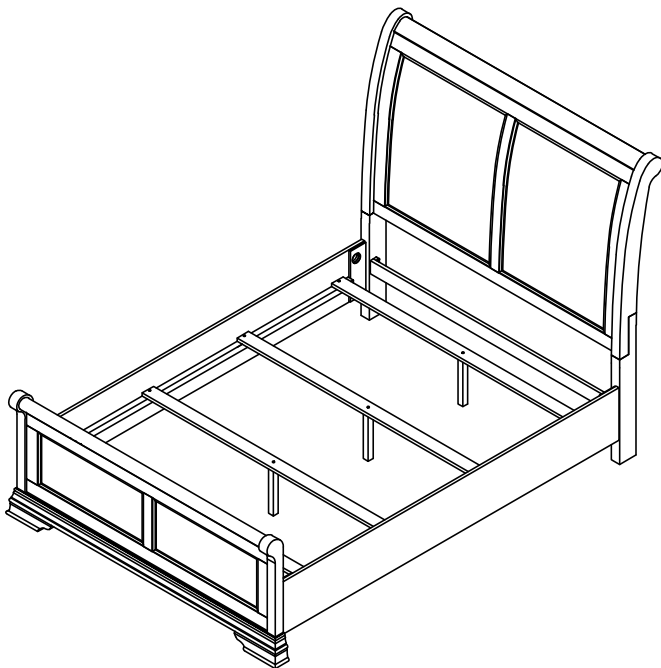

ASSEMBLY INSTRUCTION

ITEM NO: SH2859-1/2/3 & SH2859N-1/2/3 QUEEN BED

SH2859-1/SH2859N-1 QUEEN SLEIGH HEADBOARD/QUEEN UPHOLSTERED HEADBOARD

SH2859-2 QUEEN PANEL FOOTBOARD, SLATS & SUPPORT LEGS

SH2859-3 QUEEN / KING SIDE RAILS

SH2859-1/SH2859N-1 QUEEN SLEIGH HEADBOARD/QUEEN UPHOLSTERED HEADBOARD

SH2859-2 QUEEN PANEL FOOTBOARD, SLATS & SUPPORT LEGS

SH2859-3 QUEEN / KING SIDE RAILS

STEP 1

STEP 1

STEP 2

ASSEMBLY INSTRUCTION

ITEM NO: SH2859-1/2/3 & SH2859N-1/2/3 QUEEN BED

SH2859-1/SH2859N-1 QUEEN SLEIGH HEADBOARD/QUEEN UPHOLSTERED HEADBOARD

SH2859-2 QUEEN PANEL FOOTBOARD, SLATS & SUPPORT LEGS

SH2859-3 QUEEN / KING SIDE RAILS

STEP 3

STEP 3

Completed

Completed