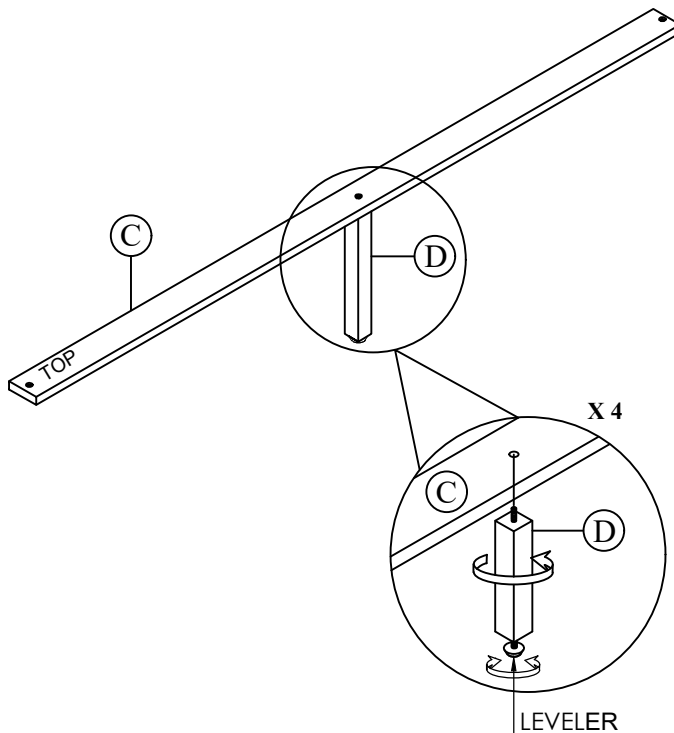

SH2859-3 PART LIST			
NO	SKETCH	DESCRIPTION	Q'TY
E		QUEEN/KING SIDE RAIL	2 pcs

HARDWARE LIST				
NO	SKETCH	DESCRIPTION	SIZE	Q'TY
1		WRENCH KEY	1/2" x 3 1/2"	1 pc
2		HEX NUT	Ø5/16" x 1/2" x 11/16"	8 pcs
3		SPRING WASHER	Ø5/16" x 1/2" x 11/32" x 1/12"	8 pcs
4		CURVE WASHER	Ø5/16" x 1 1/2" x 11/32" x 9/16" x 1/16"	8 pcs
5		BOLT	Ø5/16 x 3 1/2"	8 pcs
6		SCREW	M4 x 1 1/6"	8 pcs

**ABOVE HARDWARE ARE PACKED IN #SH2859-2 FOR ASSEMBLY

*SCREWDRIVER (NOT PROVIDED) 

MADE IN VIETNAM

Page 1 of 3

DO NOT TIGHTEN BOLTS COMPLETELY ASSEMBLED

ASSEMBLY INSTRUCTION

ITEM NO: SH2859-1/2/3 & SH2859N-1/2/3 QUEEN BED

SH2859-1/SH2859N-1 QUEEN SLEIGH HEADBOARD/QUEEN UPHOLSTERED HEADBOARD

SH2859-2 QUEEN PANEL FOOTBOARD, SLATS & SUPPORT LEGS

SH2859-3 QUEEN / KING SIDE RAILS

STEP 1

STEP 1

STEP 2

ASSEMBLY INSTRUCTION

ITEM NO: SH2859-1/2/3 & SH2859N-1/2/3 QUEEN BED