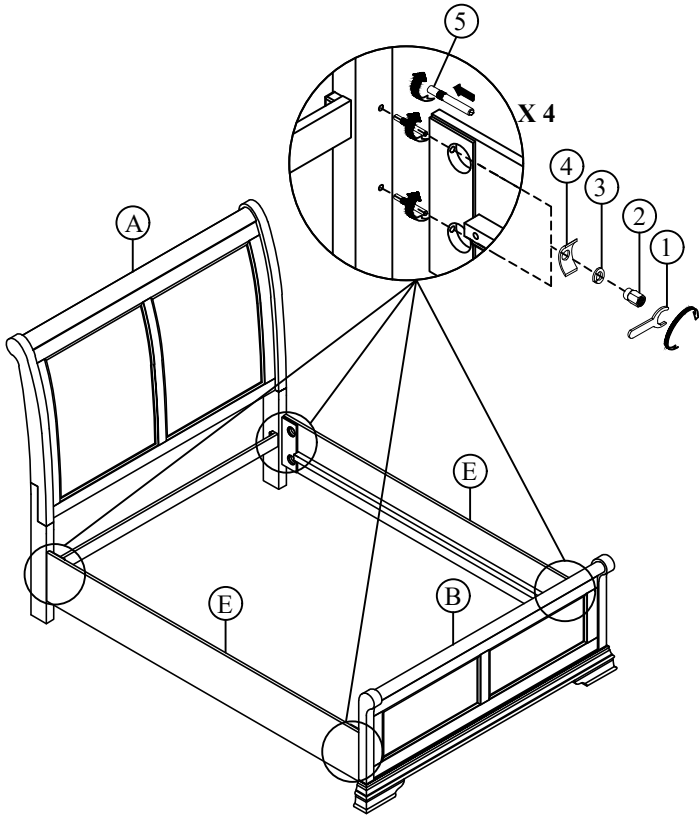

SH2859-3 PART LIST			
NO	SKETCH	DESCRIPTION	Q'TY
E		QUEEN/KING SIDE RAIL	2 pcs

HARDWARE LIST				
NO	SKETCH	DESCRIPTION	SIZE	Q'TY
1		WRENCH KEY	1/2" x 3 1/2"	1 pc
2		HEX NUT	Ø5/16" x 1/2" x 11/16"	8 pcs
3		SPRING WASHER	Ø5/16" x 1/2" x 11/32" x 1/12"	8 pcs
4		CURVE WASHER	Ø5/16" x 1 1/2" x 11/32" x 9/16" x 1/16"	8 pcs
5		BOLT	Ø5/16 x 3 1/2"	8 pcs
6		SCREW	M4 x 1 1/6"	8 pcs

**ABOVE HARDWARE ARE PACKED IN #SH2859-2 FOR ASSEMBLY

*SCREWDRIVER (NOT PROVIDED) 

MADE IN VIETNAM

Page 1 of 3

DO NOT TIGHTEN BOLTS COMPLETELY ASSEMBLED

ASSEMBLY INSTRUCTION

ITEM NO: SH2859-1/2/3 & SH2859N-1/2/3 QUEEN BED

SH2859-1/SH2859N-1 QUEEN SLEIGH HEADBOARD/QUEEN UPHOLSTERED HEADBOARD

SH2859-2 QUEEN PANEL FOOTBOARD, SLATS & SUPPORT LEGS

SH2859-3 QUEEN / KING SIDE RAILS

STEP 1

STEP 1

STEP 2

ASSEMBLY INSTRUCTION

ITEM NO: SH2859-1/2/3 & SH2859N-1/2/3 QUEEN BED